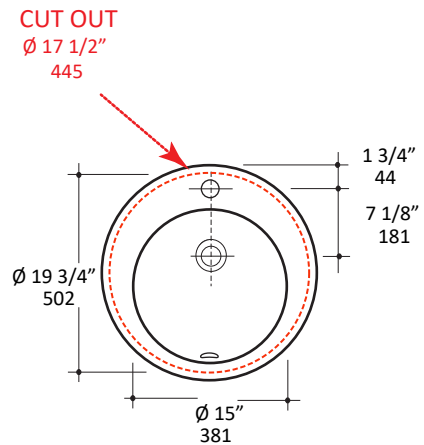

## Specifications:

<b>Installation:</b>	Drop-in
<b>Exterior Dimensions:</b>	Ø 19 3/4" x 7 7/8" h
<b>Material:</b>	Porcelain
<b>Weight:</b>	28 lbs
<b>Overflow:</b>	Yes
<b>Finishes:</b>	001 - White
<b>Faucet Holes:</b>	01 - one centered hole
<b>Cut-out Size:</b>	Ø 17 1/2" (template available upon request)
<b>Faucet Hole Size:</b>	Ø 1 3/8"
<b>Drain Hole Size:</b>	Ø 1 3/4"

## Recommended Items:

- European drain with overflow
  - 7100-12
  - 7100-13OF
  - 7100-16OF

LACAVA reserves the right to revise any dimension or information on this sheet without notice. Dimensions are nominal and may vary within an industry accepted tolerance of 1/4". Drawings provided herein are meant to give the user an idea of the product and are not made to scale. Revised: 8/23/2019