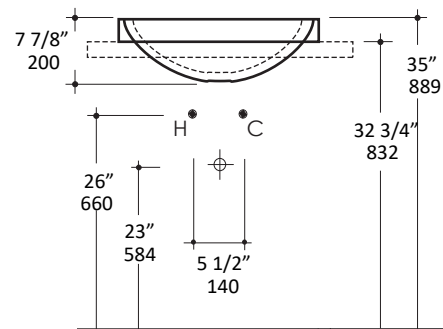

## Specifications:

<b>Installation:</b>	Drop-in
<b>Exterior Dimensions:</b>	Ø 19 3/4" x 7 7/8" h
<b>Material:</b>	Porcelain
<b>Weight:</b>	28 lbs
<b>Overflow:</b>	Yes
<b>Finishes:</b>	001 - White
<b>Faucet Holes:</b>	01 - one centered hole
<b>Cut-out Size:</b>	Ø 17 1/2" (template available upon request)
<b>Faucet Hole Size:</b>	Ø 1 3/8"
<b>Drain Hole Size:</b>	Ø 1 3/4"

## Recommended Items:

- European drain with overflow
  - 7100-12
  - 7100-13OF
  - 7100-16OF

LACAVA reserves the right to revise any dimension or information on this sheet without notice. Dimensions are nominal and may vary within an industry accepted tolerance of 1/4". Drawings provided herein are meant to give the user an idea of the product and are not made to scale. Revised: 8/23/2019