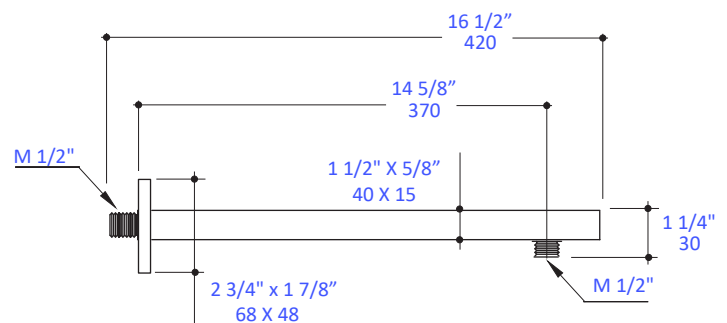

Features:

- Wall-mount shower arm with flange
- Brass construction
- Rounded rectangular backplate
- Shower head sold separately

Finish Options:

- CR - Polished Chrome
- NI - Brushed Nickel
- 44 - Matte Black

Codes + Standards:

- Meets and exceeds applicable national codes and standards

Recommended Accessories:

- Item #4174 rain shower head 8" x 12"

LACAVA reserves the right to revise any dimension or information on this sheet without notice. Dimensions are nominal and may vary within an industry accepted tolerance of 1/4". Drawings provided herein are meant to give the user an idea of the product and are not made to scale. Location of plumbing is meant for reference, your specific application may vary.
Revised: 3/30/2026