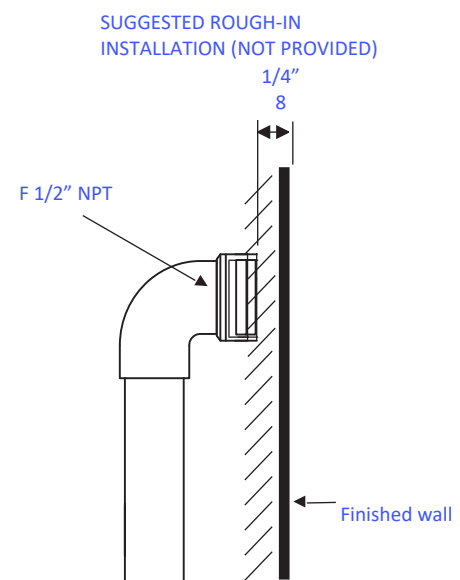

Features:

- Wall-mount shower arm with flange
- Brass construction
- Rounded rectangular backplate
- Shower head sold separately

Finish Options:

- CR - Polished Chrome
- NI - Brushed Nickel
- 44 - Matte Black

Codes + Standards:

- Meets and exceeds applicable national codes and standards

Recommended Accessories:

- Item #4174 rain shower head 8" x 12"

LACAVA reserves the right to revise any dimension or information on this sheet without notice. Dimensions are nominal and may vary within an industry accepted tolerance of 1/4". Drawings provided herein are meant to give the user an idea of the product and are not made to scale. Location of plumbing is meant for reference, your specific application may vary.
Revised: 3/30/2026