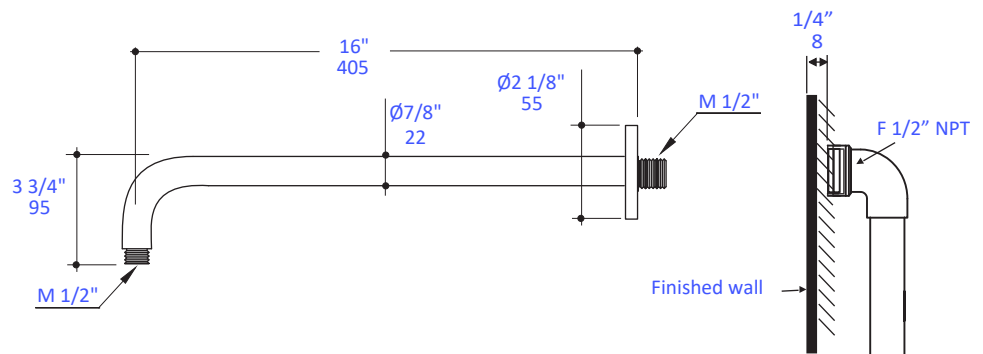

Features:

- Wall-mount shower arm with round flange
- Brass construction
- Shower head sold separately

Finish Options:

- CR - polished chrome
- PS - polished brass
- 51 - brushed brass
- PB - polished bronze
- BB - brushed bronze
- PN - polished nickel
- NI - brushed nickel
- BG - brushed gold
- BK - black chrome
- GM - gun metal
- TN - titanium
- 44 - matte black

Recommended Accessories:

- Item #382: Tilting round rain shower head

LACAVA reserves the right to revise any dimension or information on this sheet without notice. Dimensions are nominal and may vary within an industry accepted tolerance of 1/4". Drawings provided herein are meant to give the user an idea of the product and are not made to scale. Location of plumbing is meant for reference, your specific application may vary. Revised: 3/30/2026