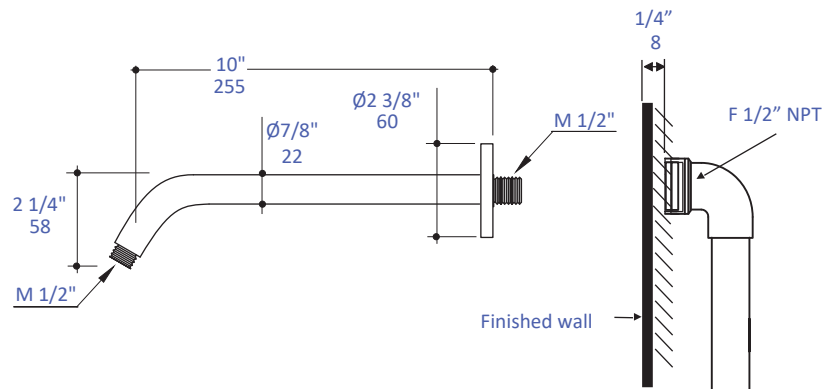

Features:

- Wall-mount angled shower arm with round flange
- Brass construction
- Shower head sold separately

Finish Options:

- CR - polished chrome
- PS - polished brass
- 51 - brushed brass
- PB - polished bronze
- BB - brushed bronze
- PN - polished nickel
- NI - brushed nickel
- BG - brushed gold
- BK - black chrome
- GM - gun metal
- TN - titanium
- 44 - matte black

Recommended Accessories:

- Item #0292: Wall-mount tilting round shower head
- Item #0592: Wall-mount tilting round shower head
- Item #1569: Wall-mount tilting round shower head
- Item #0414: Wall-mount tilting round rain shower head
- Item #0416: Wall-mount tilting round rain shower head
- Item #W1064: Wall-mount tilting square rain shower head
- Item #W1068: Wall-mount tilting square rain shower head