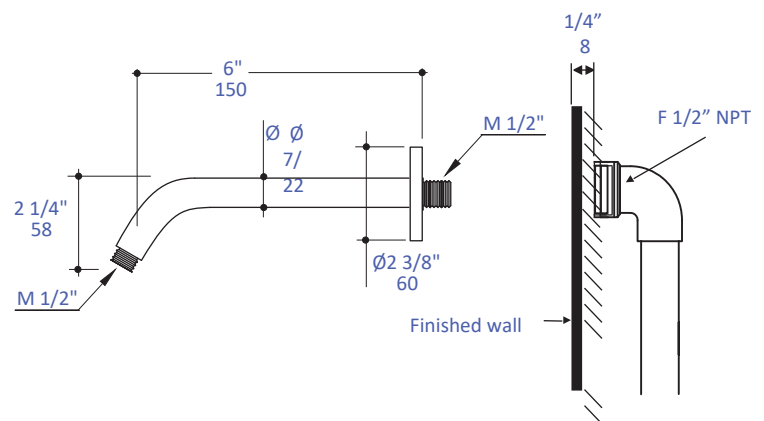

Features:

- Wall-mount angled shower arm with round flange
- Brass construction
- Shower head sold separately

Finish Options:

- CR - polished chrome
- PS - polished brass
- 51 - brushed brass
- PB - polished bronze
- BB - brushed bronze
- PN - polished nickel
- NI - brushed nickel
- BG - brushed gold
- BK - black chrome
- GM - gun metal
- TN - titanium
- 44 - matte black

Recommend Accessories:

- Item #0292: Wall-mount tilting round shower head
- Item #0592: Wall-mount tilting round shower head
- Item #1569: Wall-mount tilting round shower head
- Item #0414: Wall-mount tilting round rain shower head
- Item #0416: Wall-mount tilting round rain shower head
- Item #W1064: Wall-mount tilting square rain shower head
- Item #W1068: Wall-mount tilting square rain shower head