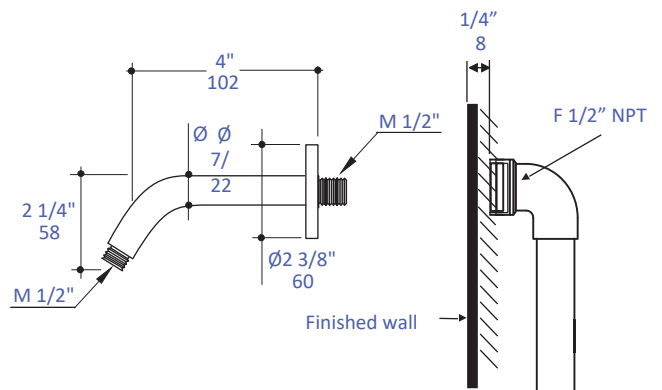

Features:

- Wall-mount angled shower arm with round flange
- Brass construction
- Shower head sold separately

Finish Options:

- CR - polished chrome
- PS - polished brass
- 51 - brushed brass
- PB - polished bronze
- BB - brushed bronze
- PN - polished nickel
- NI - brushed nickel
- BG - brushed gold
- BK - black chrome
- GM - gun metal
- TN - titanium
- 44 - matte black

Recommend Accessories:

- Item #0292: Wall-mount tilting round shower head
- Item #0592: Wall-mount tilting round shower head
- Item #1569: Wall-mount tilting round shower head
- Item #0414: Wall-mount tilting round shower head
- Item #W1064: Wall-mount tilting square rain shower head