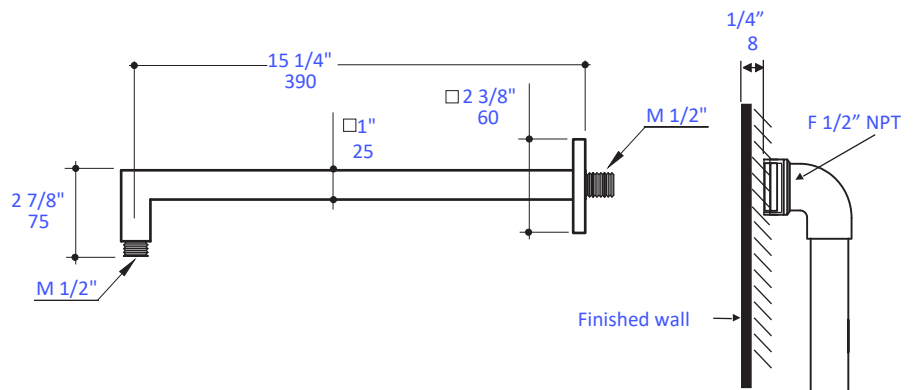

Features:

- Wall-mount shower arm with square flange
- Brass construction
- Shower head sold separately
- Weight: 1 lb.

Finish Options:

- CR - Polished Chrome
- PN - Polished Nickel
- NI - Brushed Nickel
- BG - Brushed Gold
- 44 - Matte Black

Recommended Accessories:

- Item #W1064: Tilting square 4" rain shower head
- Item #W1068: Tilting square 6" rain shower head
- Item #W1070: Tilting square 8" rain shower head

LACAVA reserves the right to revise any dimension or information on this sheet without notice. Dimensions are nominal and may vary within an industry accepted tolerance of 1/4". Drawings provided herein are meant to give the user an idea of the product and are not made to scale. Location of plumbing is meant for reference, your specific application may vary.