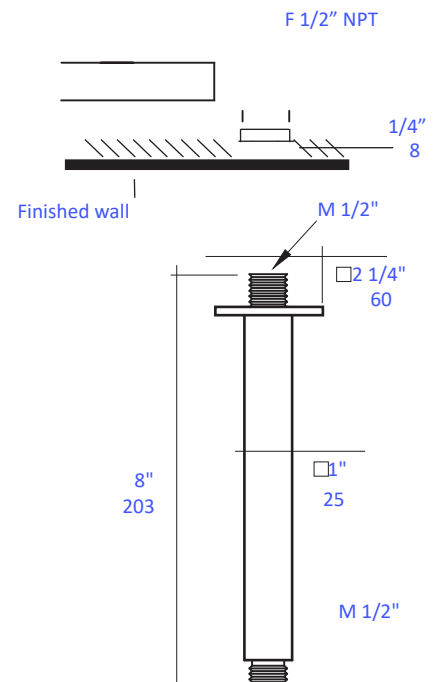

Features:

- Ceiling-mount shower arm with square flange
- Brass construction
- Shower head sold separately
- Weight: 0.5 lb.

Finish Options:

- CR - polished chrome
- PS - polished brass
- 51 - brushed brass
- PB - polished bronze
- BB - brushed bronze
- PN - polished nickel
- NI - brushed nickel
- BG - brushed gold
- BK - black chrome
- GM - gun metal
- TN - titanium
- 44 - matte black

Recommended Accessories:

- Item # W1076: Tilting square 12" rain shower head
- Item #W1078: Tilting square 16" rain shower head

LACAVA reserves the right to revise any dimension or information on this sheet without notice. Dimensions are nominal and may vary within an industry accepted tolerance of 1/4". Drawings provided herein are meant to give the user an idea of the product and are not made to scale. Location of plumbing is meant for reference, your specific application may vary.