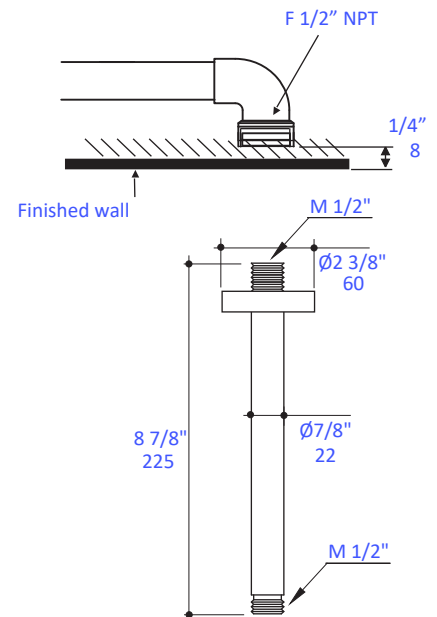

### Features:

- Ceiling-mount shower arm with round flange
- Brass construction
- Shower head sold separately
- Weight: 0.5 lb.

### Recommend Accessories:

- Item #0426: Tilting round 12" diam. rain shower head
- Item #0168: Tilting round 16" diam. rain shower head

LACAVA reserves the right to revise any dimension or information on this sheet without notice. Dimensions are nominal and may vary within an industry accepted tolerance of 1/4". Drawings provided herein are meant to give the user an idea of the product and are not made to scale. Location of plumbing is meant for reference, your specific application may vary.