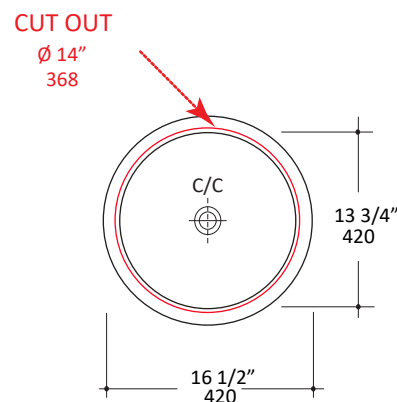

Codes + Standards:

- Meets and exceeds applicable national codes and standards

ADA

compliant when installed to specific requirements of this regulation