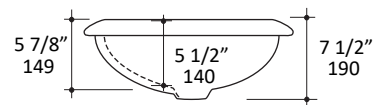

Codes + Standards:

- Meets and exceeds applicable national codes and standards

ADA

compliant when installed to specific requirements of this regulation

CUT OUT

Ø 14"
368