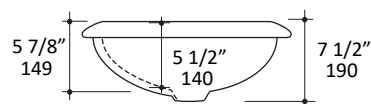

Codes + Standards:

- Meets and exceeds applicable national codes and standards

ADA

compliant when installed to specific requirements of this regulation