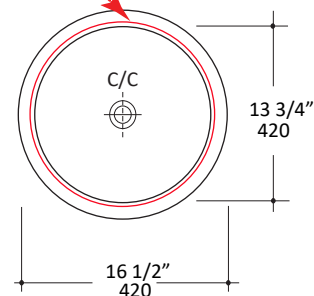

Specifications:

Installation:	Drop-in or self-rimming
Interior Dimensions:	Ø 13 3/4" x 5 1/2"h
Exterior Dimensions:	Ø 16 1/2" x 7 1/2"h
Material:	Porcelain
Overflow:	Yes
Finishes:	001 - White
Faucet Holes:	N/A
Cut-out Size:	Ø 14" (template available upon request)
Drain Hole Size:	Ø 1 3/4"

CUT OUT

Ø 14"
368

Recommended Items:

- Drain with overflow
 - 7100-17
 - 7100-13OF
 - 7100-16OF