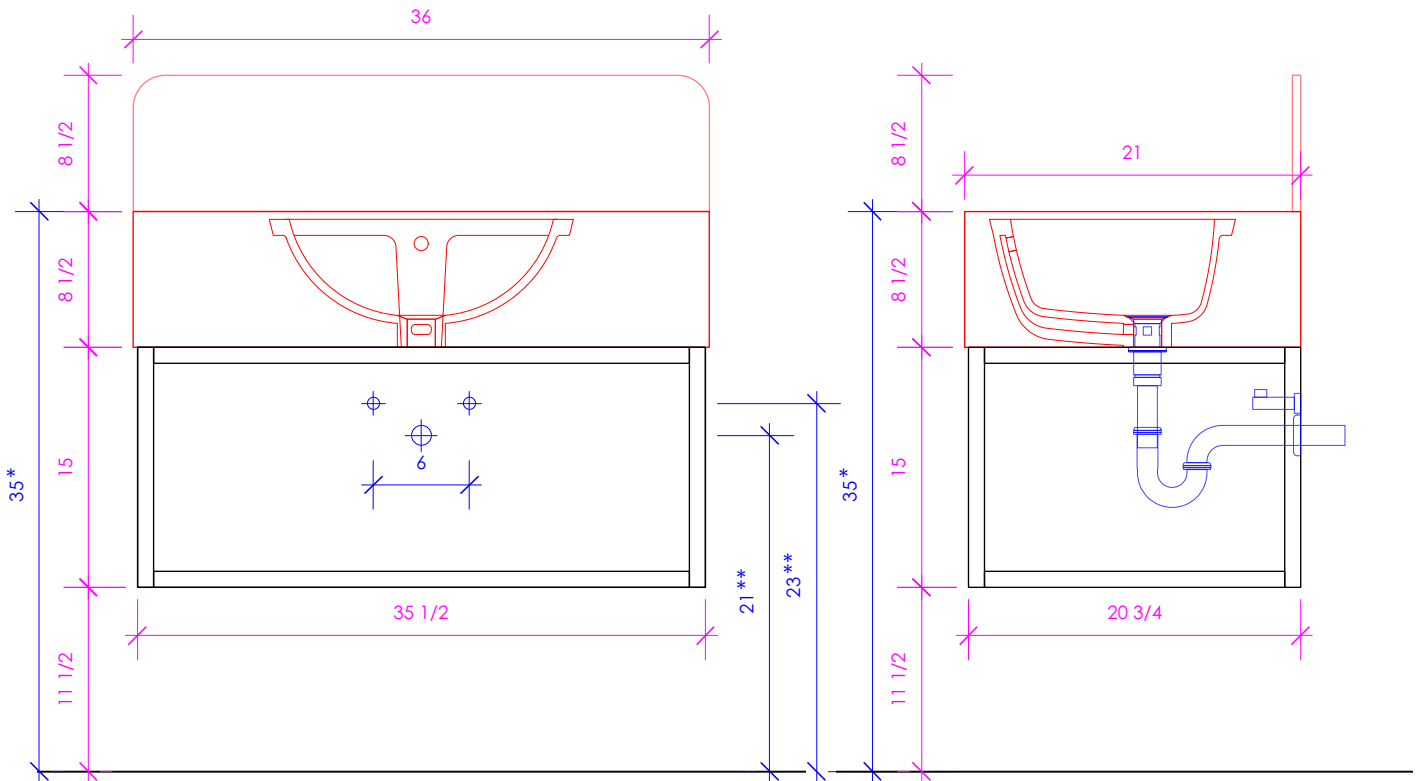

LACAVA

QUADRO

QDO-FC-36

* Recommended installation height
 ** Recommended plumbing location

FEATURES:

- WALL MOUNT VANITY
- WELDED METAL FRAME
- USED WITH QDO-36T, QDO-36BKS, QDO-36SF
- MOUNTING: PREDRILLED HOLES IN METAL SPANS
(SEE FURNITURE MANUAL)
- PROUDLY HANDMADE IN THE USA