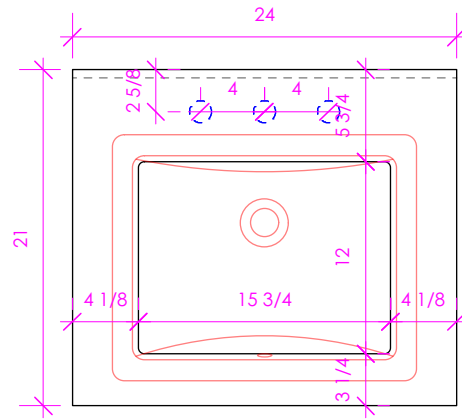

LACAVA

QUADRO

QDO-24T
QDO-24BKS
QDO-24SF

USED WITH QDO-BR-24 WALL BRACKET WHEN NOT USED QDO-FC-24 OR QDO-FF-24

* Recommended installation height
** Recommended plumbing location

FEATURES:

- BOX CONSTRUCTION COUNTERTOP **QDO-24T**
- USED WITH **5485** SINK (SOLD SEPARATELY)
- ALTERNATIVE SINK OPTIONS AVAILABLE
- PLEASE SPECIFY **FAUCET HOLE CUTOUTS**
- *****CAN BE INSTALLED INDEPENDENT OF METAL CONSOLE**
QDO-FC-24 OR QDO-FF-24***
- *****USED WITH QDO-BR-24 WALL BRACKET WHEN NOT USED QDO-FC-24 OR QDO-FF-24*****