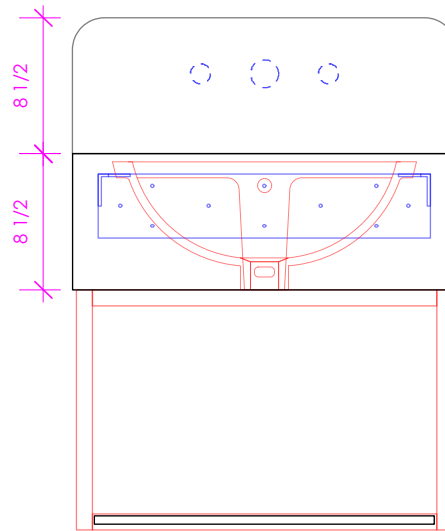

LACAVA

QUADRO

QDO-24T
QDO-24BKS
QDO-24SF

USED WITH QDO-BR-24 WALL BRACKET WHEN NOT USED QDO-FC-24 OR QDO-FF-24

* Recommended installation height
** Recommended plumbing location

FEATURES:

- BOX CONSTRUCTION COUNTERTOP **QDO-24T**
- USED WITH **5485** SINK (SOLD SEPARATELY)
- ALTERNATIVE SINK OPTIONS AVAILABLE
- PLEASE SPECIFY **FAUCET HOLE CUTOUTS**
- *****CAN BE INSTALLED INDEPENDENT OF METAL CONSOLE**
QDO-FC-24 OR QDO-FF-24***
- *****USED WITH QDO-BR-24 WALL BRACKET WHEN NOT USED QDO-FC-24 OR QDO-FF-24*****