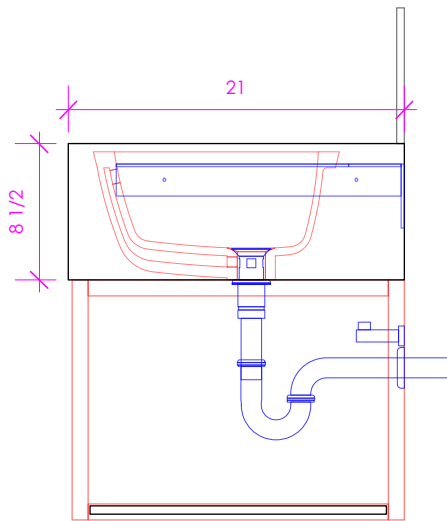

LACAVA

QUADRO

QDO-24T
QDO-24BKS
QDO-24SF

USED WITH QDO-BR-24 WALL BRACKET WHEN NOT USED QDO-FC-24 OR QDO-FF-24

* Recommended installation height
** Recommended plumbing location

FEATURES:

- BOX CONSTRUCTION COUNTERTOP **QDO-24T**
- USED WITH **5485** SINK (SOLD SEPARATELY)
- ALTERNATIVE SINK OPTIONS AVAILABLE
- PLEASE SPECIFY **FAUCET HOLE CUTOUTS**
- *****CAN BE INSTALLED INDEPENDENT OF METAL CONSOLE**
QDO-FC-24 OR QDO-FF-24***
- *****USED WITH QDO-BR-24 WALL BRACKET WHEN NOT USED QDO-FC-24 OR QDO-FF-24*****