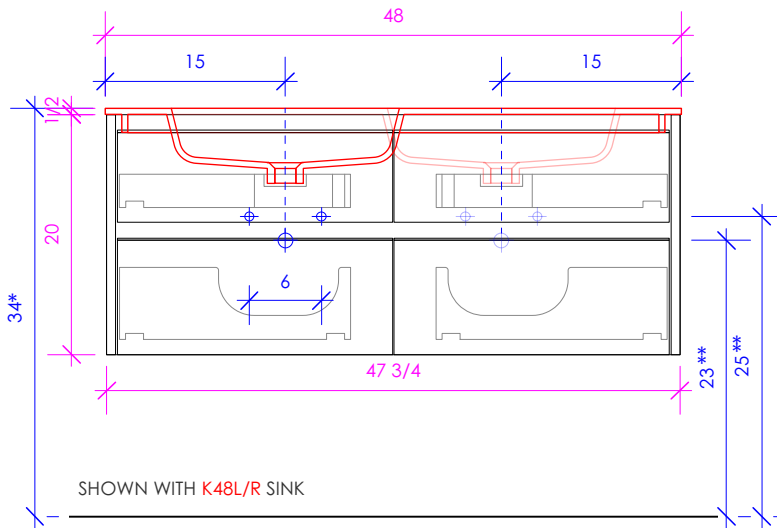

LACAVA reserves the right to revise any dimension or information on this sheet without notice. Dimensions are nominal and may vary within an industry accepted tolerance of 1/4". Cabinets with 'vanity top' sinks are made to the matching sink and dimensions may vary. LACAVA is not responsible for any cutouts, countertops, or furniture made without the actual product or template. Differences in color, grain, appearance, and texture are inherent in all natural woodwork and should be expected. Variances in these qualities are not deemed manufacturing defects and will not be accepted as valid reasons for return or exchanges. Plumbing specifications are only a guideline and may need alteration based on application.

6630 WEST WRIGHTWOOD
CHICAGO, IL 60707

PH: 773-637-9600
FAX: 773-637-9601

LACAVA.COM
INFO@LACAVA.COM

LACAVA

PRONTO UNO

PUN-W-48

* Recommended installation height
** Recommended plumbing location

FEATURES: