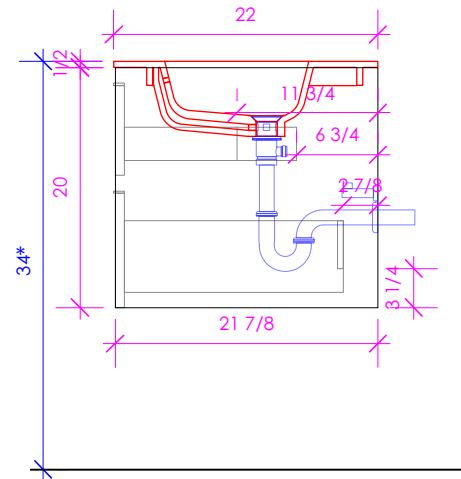

LACAVA

PRONTO UNO

PUN-W-48

* Recommended installation height
** Recommended plumbing location

FEATURES:

- ***QUICKSHIP PROGRAM***
- WALL MOUNT VANITY
- FOUR DRAWERS WITH SELF-CLOSE GLIDES
- DRAWER BOXES STAINED TO REFLECT EXTERIOR FINISH
- SOLID WOOD FINGERPULL EDGE
- USED WITH K48, K48B, OR K48L/R VANITY TOP SINK (SOLD SEPARATELY)
- MOUNTING: FRENCH CLEAT (INCLUDED)
  (SEE FURNITURE MANUAL)
- PROUDLY HANDMADE IN THE USA
- MANUFACTURED WITH LOW VOC FINISHES AND WOOD FROM RENEWABLE FORESTS

FINISHES:

WOOD:

STANDARD:

- 02 - NATURAL CHERRY
- 07 - NATURAL WALNUT
- 24 - CLASSIC WALNUT
- 20 - ASH GRAY
- 06 - WENGE
- 33 - AFRICAN MAHOAGANY

PREMIUM:

- 22 - GRAY ZEBRA
- 31 - WHITE OAK
- 27 - RUSTIC
- 47 - SMOKY WALNUT
- 08 - MATTE WHITE
- 35 - MATTE ARDESIA
- 54 - MATTE TAUPE
- 16 - MATTE BLACK
- 42 - MATTE OLIVE GREEN
- 39 - MATTE SAGE
- 28 - MATTE AZURE
- 29 - MATTE CLOUD
- 40 - MATTE ZEST

LUXURY:

- 37 - WEATHERED OAK
- 52 - SILVER OAK
- 50 - HORIZON BLUE

*** WOOD FINISHES AVAILABLE ***
AS PART OF QUICKSHIP PROGRAM

- 85 - GLOSS WHITE
- 88 - GLOSS ARDESIA
- 84 - GLOSS TAUPE
- 86 - GLOSS BLACK
- 82 - GLOSS OLIVE GREEN
- 08T1 - WHITE W/ TEXTURE
- 35T1 - ARDESIA W/ TEXTURE
- 54T1 - TAUPE W/ TEXTURE
- 16T1 - BLACK W/ TEXTURE
- 42T1 - OLIVE GREEN W/TEXTURE

COUNTERTOP:

STONE:

- WH - BIANCO
- LN - LINAC
- QUARTZ:
- PR - PURO
- AH - ASH

SOLID SURFACE:

CONCRETE:

LIL - LILAC

METALS:

METAL:

- 21 - BRUSHED STAINLESS STEEL
- 10 - POLISHED STAINLESS STEEL
- 44 - MATTE BLACK
- MW - MATTE WHITE
- BPW - BRASS POWDER COAT

LACAVA reserves the right to revise any dimension or information on this sheet without notice. Dimensions are nominal and may vary within an industry accepted tolerance of 1/4". Cabinets with 'vanity top' sinks are made to the matching sink and dimensions may vary. LACAVA is not responsible for any cutouts, countertops, or furniture made without the actual product or template. Differences in color, grain, appearance, and texture are inherent in all natural woodwork and should be expected. Variances in these qualities are not deemed manufacturing defects and will not be accepted as valid reasons for return or exchanges. Plumbing specifications are only a guideline and may need alteration based on application.

6630 WEST WRIGHTWOOD
CHICAGO, IL 60707

PH: 773-637-9600
FAX: 773-637-9601

LACAVA.COM
INFO@LACAVA.COM