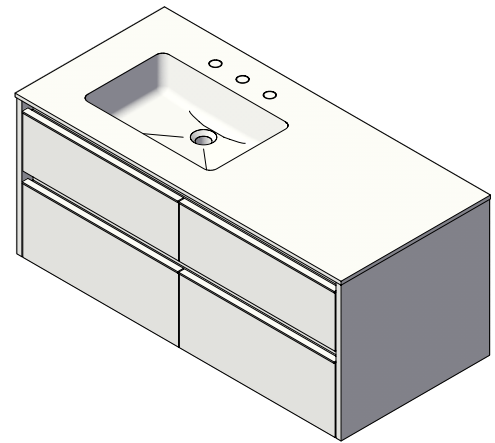

LACAVA

PRONTO UNO

PUN-W-48

* Recommended installation height
** Recommended plumbing location

FEATURES:

- ***QUICKSHIP PROGRAM***
- WALL MOUNT VANITY
- FOUR DRAWERS WITH SELF-CLOSE GLIDES
- DRAWER BOXES STAINED TO REFLECT EXTERIOR FINISH
- SOLID WOOD FINGERPULL EDGE
- USED WITH K48, K48B, OR K48L/R VANITY TOP SINK (SOLD SEPARATELY)
- MOUNTING: FRENCH CLEAT (INCLUDED)
(SEE FURNITURE MANUAL)
- PROUDLY HANDMADE IN THE USA
- MANUFACTURED WITH LOW VOC FINISHES AND WOOD FROM RENEWABLE FORESTS

6630 WEST WRIGHTWOOD
CHICAGO, IL 60707

PH: 773-637-9600
FAX: 773-637-9601

LACAVA.COM
INFO@LACAVA.COM

LACAVA

PRONTO UNO

PUN-W-48

* Recommended installation height
** Recommended plumbing location

FEATURES: