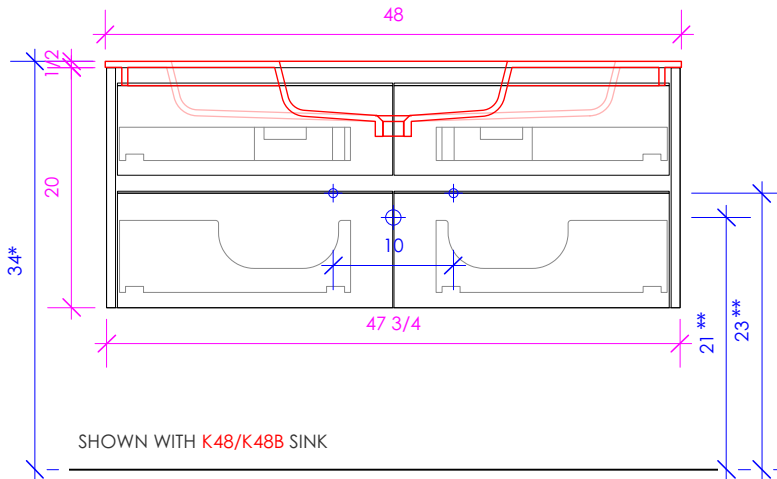

LACAVA

PRONTO UNO

PUN-W-48

* Recommended installation height
** Recommended plumbing location

FEATURES:

- ***QUICKSHIP PROGRAM***
- WALL MOUNT VANITY
- FOUR DRAWERS WITH SELF-CLOSE GLIDES
- DRAWER BOXES STAINED TO REFLECT EXTERIOR FINISH
- SOLID WOOD FINGERPULL EDGE
- USED WITH K48, K48B, OR K48L/R VANITY TOP SINK (SOLD SEPARATELY)
- MOUNTING: FRENCH CLEAT (INCLUDED)
  (SEE FURNITURE MANUAL)
- PROUDLY HANDMADE IN THE USA
- MANUFACTURED WITH LOW VOC FINISHES AND WOOD FROM RENEWABLE FORESTS

FINISHES:

WOOD:

STANDARD:

- 02 - NATURAL CHERRY
- 07 - NATURAL WALNUT
- 24 - CLASSIC WALNUT
- 20 - ASH GRAY
- 06 - WENGE
- 33 - AFRICAN MAHOAGANY

PREMIUM:

- 22 - GRAY ZEBRA
- 31 - WHITE OAK
- 27 - RUSTIC
- 47 - SMOKY WALNUT
- 08 - MATTE WHITE
- 35 - MATTE ARDESIA
- 54 - MATTE TAUPE
- 16 - MATTE BLACK
- 42 - MATTE OLIVE GREEN
- 39 - MATTE SAGE
- 28 - MATTE AZURE
- 29 - MATTE CLOUD
- 40 - MATTE ZEST

LUXURY:

- 37 - WEATHERED OAK
- 52 - SILVER OAK
- 50 - HORIZON BLUE

*** WOOD FINISHES AVAILABLE ***
AS PART OF QUICKSHIP PROGRAM

- 85 - GLOSS WHITE
- 88 - GLOSS ARDESIA
- 84 - GLOSS TAUPE
- 86 - GLOSS BLACK
- 82 - GLOSS OLIVE GREEN
- 08T1 - WHITE W/ TEXTURE
- 35T1 - ARDESIA W/ TEXTURE
- 54T1 - TAUPE W/ TEXTURE
- 16T1 - BLACK W/ TEXTURE
- 42T1 - OLIVE GREEN W/TEXTURE

COUNTERTOP:

STONE:

- WH - BIANCO
- LN - LINAC
- QUARTZ:
- PR - PURO
- AH - ASH

SOLID SURFACE:

CONCRETE:

LIL - LILAC

METALS:

METAL:

- 21 - BRUSHED STAINLESS STEEL
- 10 - POLISHED STAINLESS STEEL
- 44 - MATTE BLACK
- MW - MATTE WHITE
- BPW - BRASS POWDER COAT

LACAVA reserves the right to revise any dimension or information on this sheet without notice. Dimensions are nominal and may vary within an industry accepted tolerance of 1/4". Cabinets with 'vanity top' sinks are made to the matching sink and dimensions may vary. LACAVA is not responsible for any cutouts, countertops, or furniture made without the actual product or template. Differences in color, grain, appearance, and texture are inherent in all natural woodwork and should be expected. Variances in these qualities are not deemed manufacturing defects and will not be accepted as valid reasons for return or exchanges. Plumbing specifications are only a guideline and may need alteration based on application.

6630 WEST WRIGHTWOOD
CHICAGO, IL 60707

PH: 773-637-9600
FAX: 773-637-9601

LACAVA.COM
INFO@LACAVA.COM