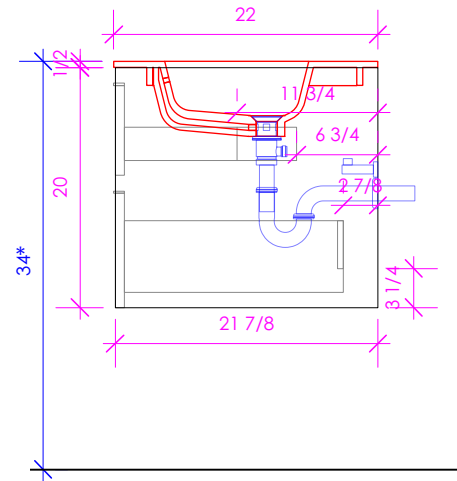

LACAVA reserves the right to revise any dimension or information on this sheet without notice. Dimensions are nominal and may vary within an industry accepted tolerance of 1/4". Cabinets with 'vanity top' sinks are made to the matching sink and dimensions may vary. LACAVA is not responsible for any cutouts, countertops, or furniture made without the actual product or template. Differences in color, grain, appearance, and texture are inherent in all natural woodwork and should be expected. Variances in these qualities are not deemed manufacturing defects and will not be accepted as valid reasons for return or exchanges. Plumbing specifications are only a guideline and may need alteration based on application.

6630 WEST WRIGHTWOOD
CHICAGO, IL 60707

PH: 773-637-9600
FAX: 773-637-9601

LACAVA.COM
INFO@LACAVA.COM

LACAVA

PRONTO UNO

PUN-W-48

* Recommended installation height
** Recommended plumbing location

FEATURES: