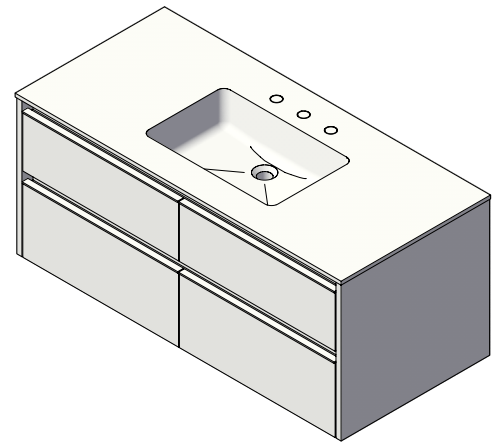

LACAVA

PRONTO UNO

PUN-W-48

* Recommended installation height
** Recommended plumbing location

FEATURES:

- ***QUICKSHIP PROGRAM***
- WALL MOUNT VANITY
- FOUR DRAWERS WITH SELF-CLOSE GLIDES
- DRAWER BOXES STAINED TO REFLECT EXTERIOR FINISH
- SOLID WOOD FINGERPULL EDGE
- USED WITH K48, K48B, OR K48L/R VANITY TOP SINK (SOLD SEPARATELY)
- MOUNTING: FRENCH CLEAT (INCLUDED)
  (SEE FURNITURE MANUAL)
- PROUDLY HANDMADE IN THE USA
- MANUFACTURED WITH LOW VOC FINISHES AND WOOD FROM RENEWABLE FORESTS

FINISHES:

WOOD:

STANDARD:

- 02 - NATURAL CHERRY
- 07 - NATURAL WALNUT
- 24 - CLASSIC WALNUT
- 20 - ASH GRAY
- 06 - WENGE
- 33 - AFRICAN MAHOAGANY

PREMIUM:

- 22 - GRAY ZEBRA
- 31 - WHITE OAK
- 27 - RUSTIC
- 47 - SMOKY WALNUT
- 08 - MATTE WHITE
- 35 - MATTE ARDESIA
- 54 - MATTE TAUPE
- 16 - MATTE BLACK
- 42 - MATTE OLIVE GREEN
- 39 - MATTE SAGE
- 28 - MATTE AZURE
- 29 - MATTE CLOUD
- 40 - MATTE ZEST

LUXURY:

- 37 - WEATHERED OAK
- 52 - SILVER OAK
- 50 - HORIZON BLUE

*** WOOD FINISHES AVAILABLE ***
AS PART OF QUICKSHIP PROGRAM

- 85 - GLOSS WHITE
- 88 - GLOSS ARDESIA
- 84 - GLOSS TAUPE
- 86 - GLOSS BLACK
- 82 - GLOSS OLIVE GREEN
- 08T1 - WHITE W/ TEXTURE
- 35T1 - ARDESIA W/ TEXTURE
- 54T1 - TAUPE W/ TEXTURE
- 16T1 - BLACK W/ TEXTURE
- 42T1 - OLIVE GREEN W/TEXTURE

COUNTERTOP:

STONE:

- WH - BIANCO
- LN - LINAC
- QUARTZ:
- PR - PURO
- AH - ASH

SOLID SURFACE:

CONCRETE:

LIL - LILAC

METALS:

METAL:

- 21 - BRUSHED STAINLESS STEEL
- 10 - POLISHED STAINLESS STEEL
- 44 - MATTE BLACK
- MW - MATTE WHITE
- BPW - BRASS POWDER COAT

LACAVA reserves the right to revise any dimension or information on this sheet without notice. Dimensions are nominal and may vary within an industry accepted tolerance of 1/4". Cabinets with 'vanity top' sinks are made to the matching sink and dimensions may vary. LACAVA is not responsible for any cutouts, countertops, or furniture made without the actual product or template. Differences in color, grain, appearance, and texture are inherent in all natural woodwork and should be expected. Variances in these qualities are not deemed manufacturing defects and will not be accepted as valid reasons for return or exchanges. Plumbing specifications are only a guideline and may need alteration based on application.

6630 WEST WRIGHTWOOD
CHICAGO, IL 60707

PH: 773-637-9600
FAX: 773-637-9601

LACAVA.COM
INFO@LACAVA.COM