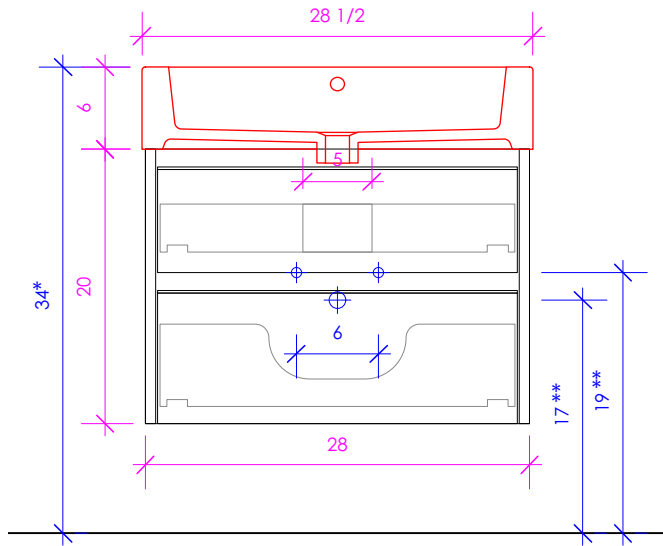

LACAVA

PRONTO UNO

PUN-W-28

* Recommended installation height
** Recommended plumbing location

FEATURES:

- ***QUICKSHIP PROGRAM***
- WALL MOUNT VANITY
- TWO DRAWERS WITH SELF-CLOSE GLIDES
- DRAWER BOXES STAINED TO REFLECT EXTERIOR FINISH
- SOLID WOOD FINGERPULL EDGE
- USED WITH 5468 VANITY TOP SINK (SOLD SEPARATELY)
- MOUNTING: FRENCH CLEAT (INCLUDED)
(SEE FURNITURE MANUAL)
- PROUDLY HANDMADE IN THE USA
- MANUFACTURED WITH LOW VOC FINISHES AND WOOD FROM RENEWABLE FORESTS