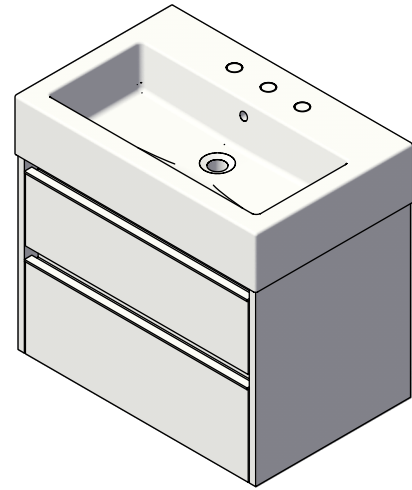

LACAVA

PRONTO UNO

PUN-W-28

* Recommended installation height
** Recommended plumbing location

FEATURES:

- ***QUICKSHIP PROGRAM***
- WALL MOUNT VANITY
- TWO DRAWERS WITH SELF-CLOSE GLIDES
- DRAWER BOXES STAINED TO REFLECT EXTERIOR FINISH
- SOLID WOOD FINGERPULL EDGE
- USED WITH 5468 VANITY TOP SINK (SOLD SEPARATELY)
- MOUNTING: FRENCH CLEAT (INCLUDED)
(SEE FURNITURE MANUAL)
- PROUDLY HANDMADE IN THE USA
- MANUFACTURED WITH LOW VOC FINISHES AND WOOD FROM RENEWABLE FORESTS