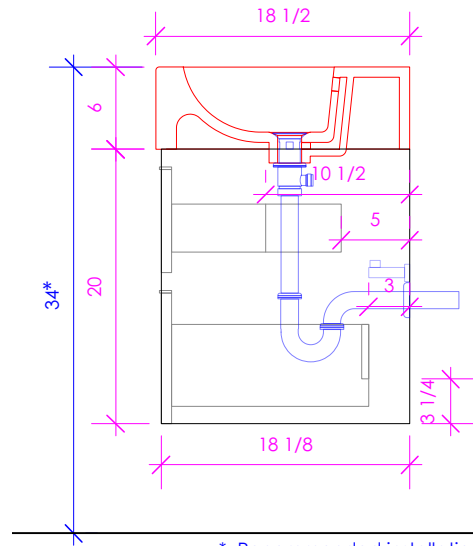

LACAVA

PRONTO UNO

PUN-W-28

* Recommended installation height
** Recommended plumbing location

FEATURES:

- ***QUICKSHIP PROGRAM***
- WALL MOUNT VANITY
- TWO DRAWERS WITH SELF-CLOSE GLIDES
- DRAWER BOXES STAINED TO REFLECT EXTERIOR FINISH
- SOLID WOOD FINGERPULL EDGE
- USED WITH 5468 VANITY TOP SINK (SOLD SEPARATELY)
- MOUNTING: FRENCH CLEAT (INCLUDED)
(SEE FURNITURE MANUAL)
- PROUDLY HANDMADE IN THE USA
- MANUFACTURED WITH LOW VOC FINISHES AND WOOD FROM RENEWABLE FORESTS