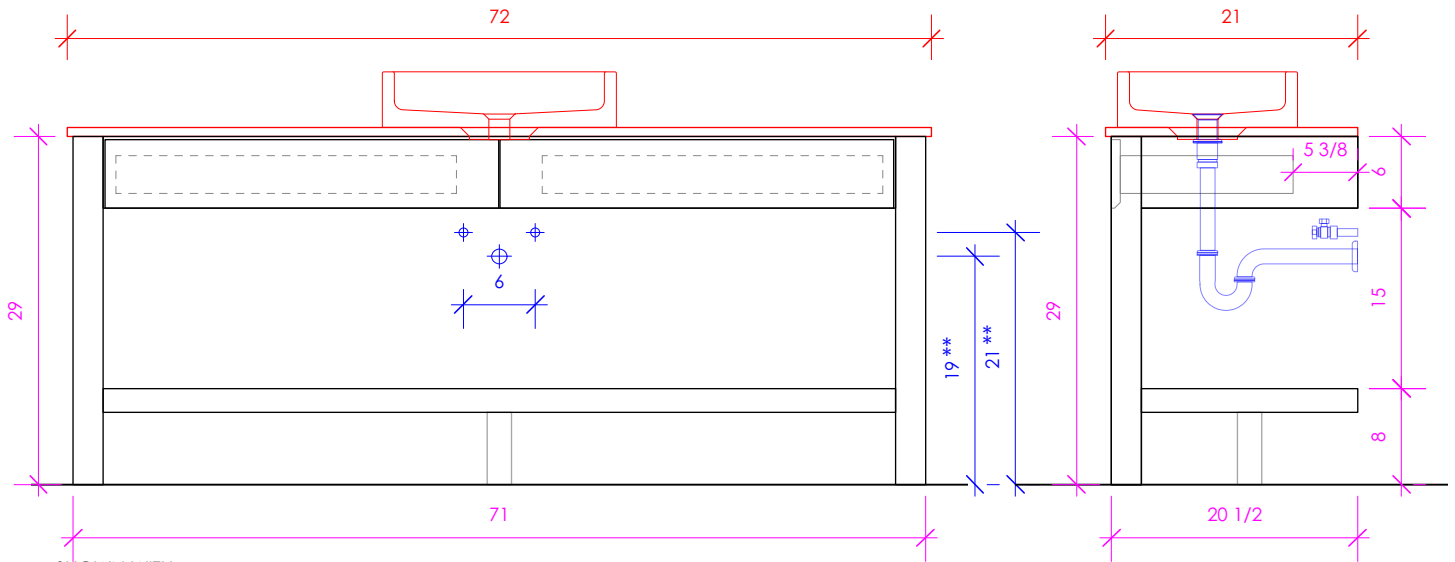

LACAVA

NEWTERRA

NTR-VS-72S

SHOWN WITH
NTR-VS-72ST
CT032

** Recommended plumbing location

FEATURES:

- WALL MOUNT VANITY
- TWO DRAWERS WITH SOFT-CLOSE GLIDES
- DRAWER BOXES STAINED TO REFLECT EXTERIOR FINISH
- FINGERPULL OPENING
- SLATED SHELF
- USED WITH **NTR-VS-72ST** COUNTERTOP AND VESSEL SINK (SOLD SEPARATELY)
- MOUNTING: FULL WOOD BACKING
(SEE FURNITURE MANUAL)
- PROUDLY HANDMADE IN THE USA
- MANUFACTURED WITH LOW VOC FINISHES AND WOOD FROM RENEWABLE FORESTS

3/4" THICKNESS 3/4" THICKNESS 1/2" THICKNESS

LACAVA reserves the right to revise any dimension or information on this sheet without notice. Dimensions are nominal and may vary within an industry accepted tolerance of 1/4". Cabinets with 'vanity top' sinks are made to the matching sink and dimensions may vary. LACAVA is not responsible for any cutouts, countertops, or furniture made without the actual product or template. Differences in color, grain, appearance, and texture are inherent in all natural woodwork and should be expected. Variances in these qualities are not deemed manufacturing defects and will not be accepted as valid reasons for return or exchanges. Plumbing specifications are only a guideline and may need alteration based on application.