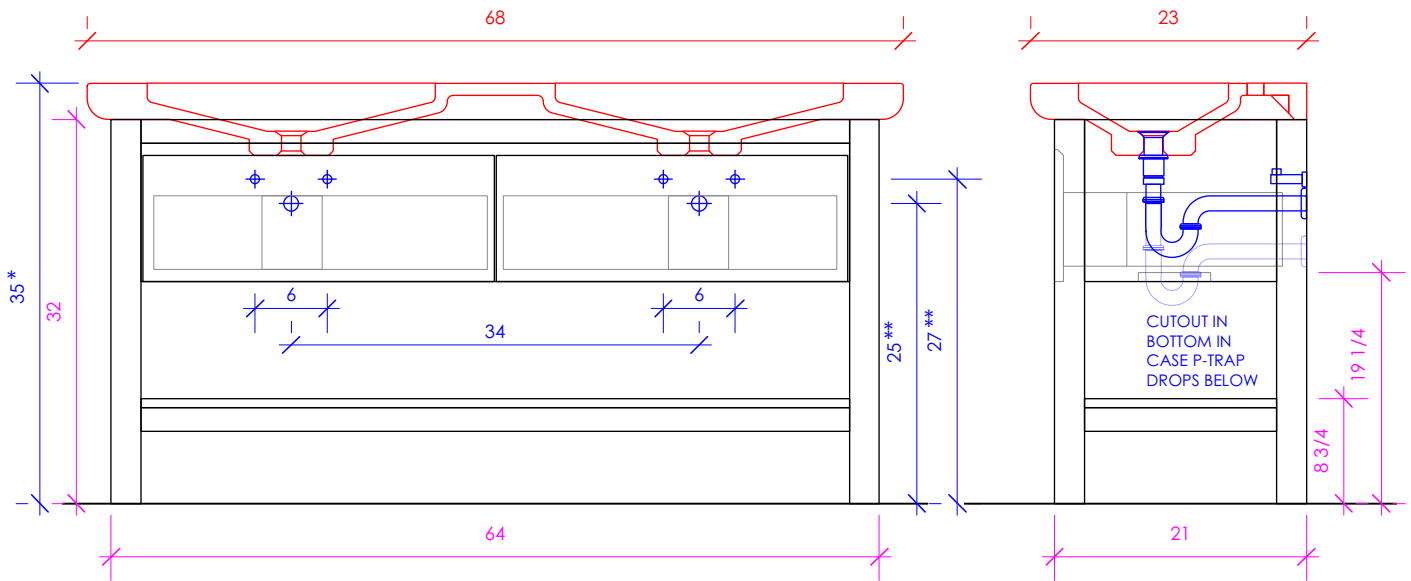

## NEWTERRA

NTR-VS-68

SHOWN WITH CT680

\* Recommended installation height  
\*\* Recommended plumbing location