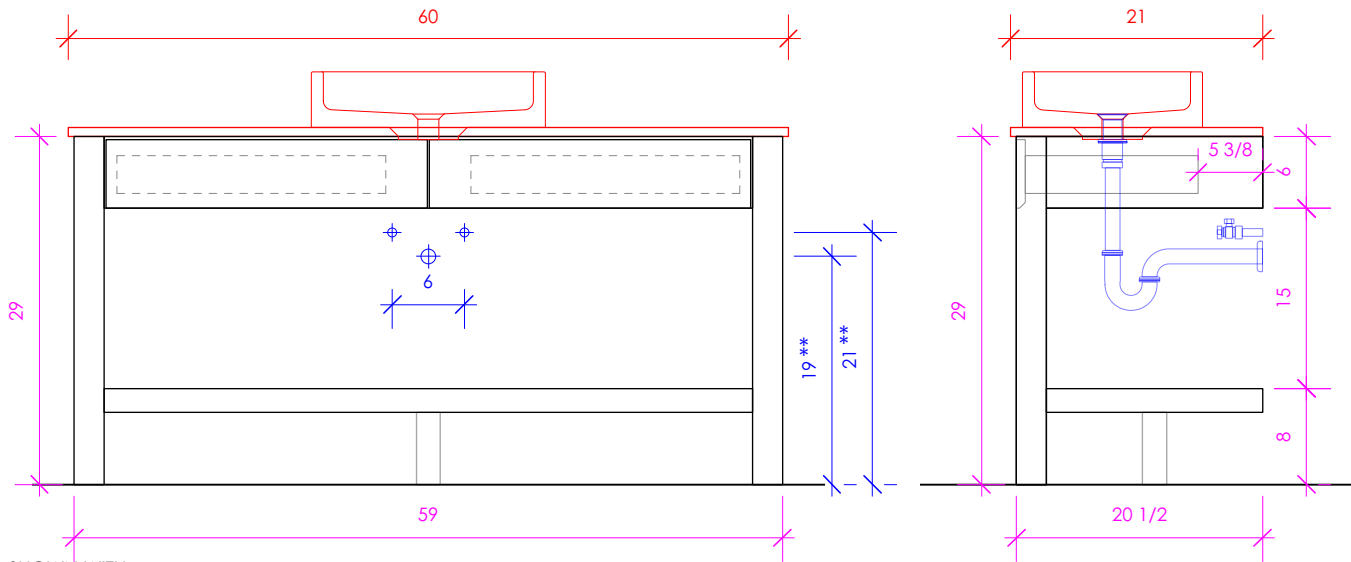

LACAVA

NEWTERRA

NTR-VS-60S

SHOWN WITH
NTR-VS-60ST
CT032

** Recommended plumbing location

FEATURES:

- WALL MOUNT VANITY
- TWO DRAWERS WITH SOFT-CLOSE GLIDES
- DRAWER BOXES STAINED TO REFLECT EXTERIOR FINISH
- FINGERPULL OPENING
- SLATED SHELF
- USED WITH **NTR-VS-60ST** COUNTERTOP AND VESSEL SINK (SOLD SEPARATELY)
- MOUNTING: FULL WOOD BACKING
(SEE FURNITURE MANUAL)
- PROUDLY HANDMADE IN THE USA
- MANUFACTURED WITH LOW VOC FINISHES AND WOOD FROM RENEWABLE FORESTS

3/4" THICKNESS

3/4" THICKNESS

1/2" THICKNESS

LACAVA reserves the right to revise any dimension or information on this sheet without notice. Dimensions are nominal and may vary within an industry accepted tolerance of 1/4". Cabinets with 'vanity top' sinks are made to the matching sink and dimensions may vary. LACAVA is not responsible for any cutouts, countertops, or furniture made without the actual product or template. Differences in color, grain, appearance, and texture are inherent in all natural woodwork and should be expected. Variances in these qualities are not deemed manufacturing defects and will not be accepted as valid reasons for return or exchanges. Plumbing specifications are only a guideline and may need alteration based on application.