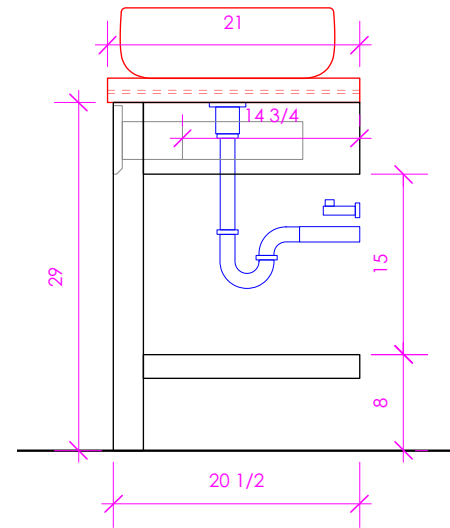

LACAVA

NEWTERRA

NTR-VS-30

SHOWN WITH
NTR-30T
CT050

FEATURES:

- WALL MOUNT VANITY
- ONE DRAWER WITH SELF-CLOSE GLIDES
- DRAWER BOX STAINED TO REFLECT EXTERIOR FINISH
- FINGERPULL OPENING
- SLATED SHELF
- USED WITH **NTR-30T** COUNTERTOP AND VESSEL SINK (SOLD SEPARATELY)
- MOUNTING: FULL WOOD BACKING
(SEE FURNITURE MANUAL)
- PROUDLY HANDMADE IN THE USA
- MANUFACTURED WITH LOW VOC FINISHES AND WOOD FROM RENEWABLE FORESTS