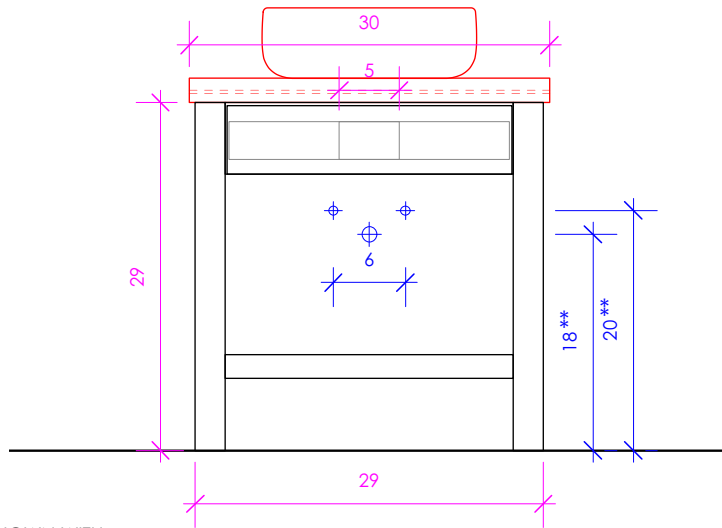

LACAVA

NEWTERRA

NTR-VS-30

SHOWN WITH
NTR-30T
CT050

FEATURES:

- WALL MOUNT VANITY
- ONE DRAWER WITH SELF-CLOSE GLIDES
- DRAWER BOX STAINED TO REFLECT EXTERIOR FINISH
- FINGERPULL OPENING
- SLATED SHELF
- USED WITH **NTR-30T** COUNTERTOP AND VESSEL SINK (SOLD SEPARATELY)
- MOUNTING: FULL WOOD BACKING
(SEE FURNITURE MANUAL)
- PROUDLY HANDMADE IN THE USA
- MANUFACTURED WITH LOW VOC FINISHES AND WOOD FROM RENEWABLE FORESTS