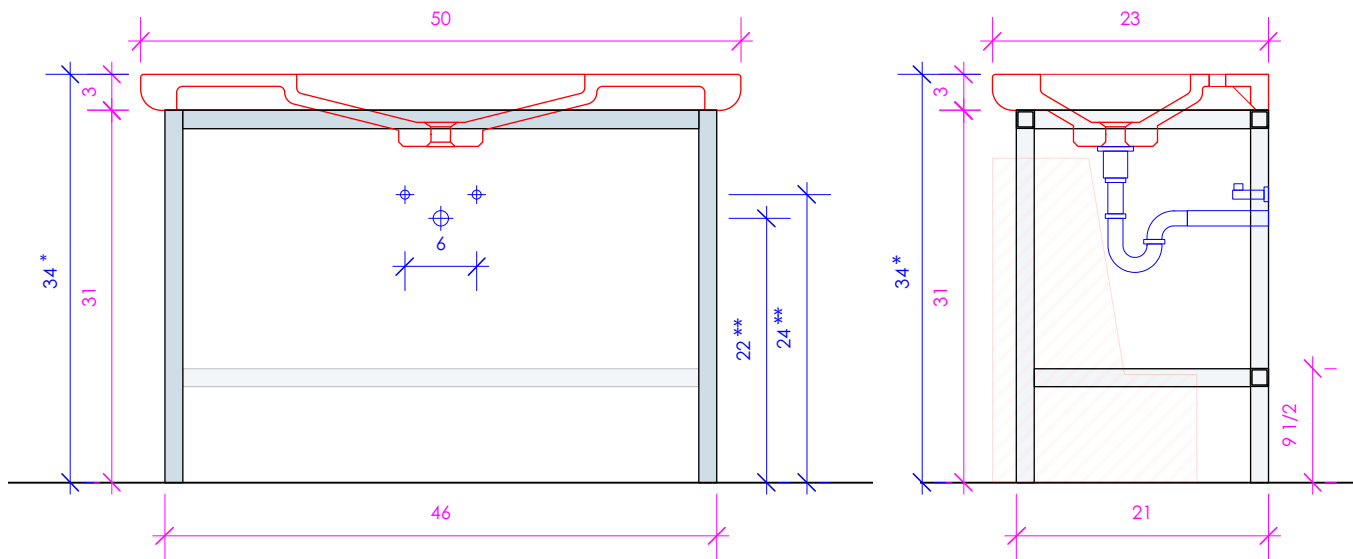

LACAVA

NEWTERRA

NTR-ADA-50

SHOWN WITH
CT500

* Recommended installation height
** Recommended plumbing location

FEATURES:

- FLOOR STANDING CONSOLE VANITY
- CAN BE ADA COMPLIANT WHEN INSTALLED CORRECTLY
- WELDED METAL CONSOLE
- USED WITH CT500 SINK (SOLD SEPARATELY)
- MOUNTING: PREDRILLED HOLES IN METAL SPANS
(SEE FURNITURE MANUAL)
- PROUDLY HANDMADE IN THE USA