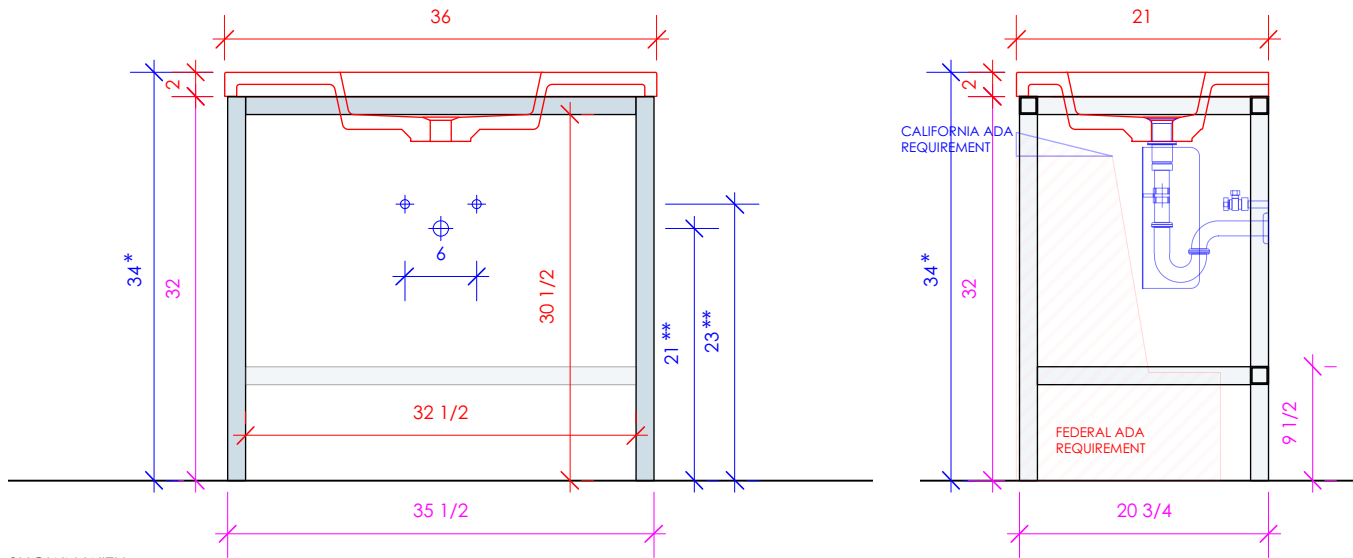

LACAVA

NEWTERRA

NTR-ADA-36

SHOWN WITH
CT36T

* Recommended installation height
** Recommended plumbing location

FEATURES:

- FLOOR STANDING CONSOLE VANITY
- CAN BE ADA COMPLIANT WHEN INSTALLED CORRECTLY
- WELDED METAL CONSOLE
- USED WITH CT36T OR H263T SINK (SOLD SEPARATELY)
- MOUNTING: PREDRILLED HOLES IN METAL SPANS (SEE FURNITURE MANUAL)
- PROUDLY HANDMADE IN THE USA

1/2" THICKNESS

LACAVA reserves the right to revise any dimension or information on this sheet without notice. Dimensions are nominal and may vary within an industry accepted tolerance of 1/4". Cabinets with 'vanity top' sinks are made to the matching sink and dimensions may vary. LACAVA is not responsible for any cutouts, countertops, or furniture made without the actual product or template. Differences in color, grain, appearance, and texture are inherent in all natural woodwork and should be expected. Variances in these qualities are not deemed manufacturing defects and will not be accepted as valid reasons for return or exchanges. Plumbing specifications are only a guideline and may need alteration based on application.