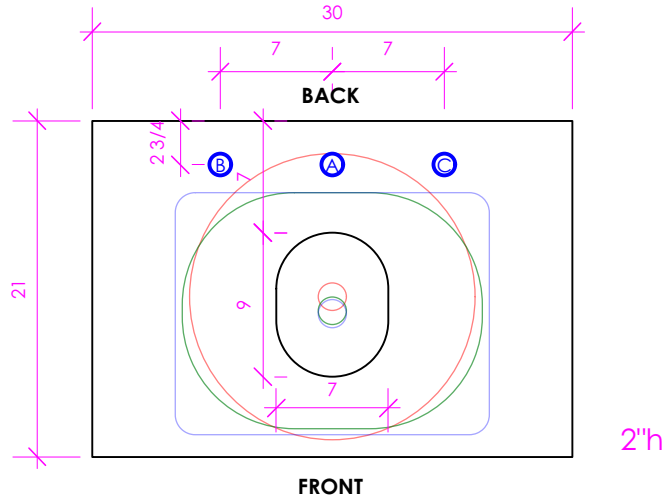

LACAVA

NEWTERRA

NTR-30T

NEWTERRA

NTR-36T

FEATURES:

- CONCRETE COUNTERTOP WITH EASED EDGES
- FAUCET HOLE CUTOUTS UPON REQUEST
- SPECIFY LOCATION A, B, C, OR ALTERNATE LOCATION
- PROUDLY HANDMADE IN THE USA

FINISHES:

- CONCRETE:
- | | |
|------------------|-------------|
| SND - SAND | SUN - SUN |
| SLT - SLATE | CLY - CLAY |
| TER - TERRACOTTA | LIL - LILAC |
| CHL - CHARCOAL | MOS - MOSS |

LACAVA reserves the right to revise any dimension or information on this sheet without notice. Dimensions are nominal and may vary within an industry accepted tolerance of 1/4". Cabinets with 'vanity top' sinks are made to the matching sink and dimensions may vary. LACAVA is not responsible for any cutouts, countertops, or furniture made without the actual product or template. Differences in color, grain, appearance, and texture are inherent in all natural woodwork and should be expected. Variances in these qualities are not deemed manufacturing defects and will not be accepted as valid reasons for return or exchanges. Plumbing specifications are only a guideline and may need alteration based on application.