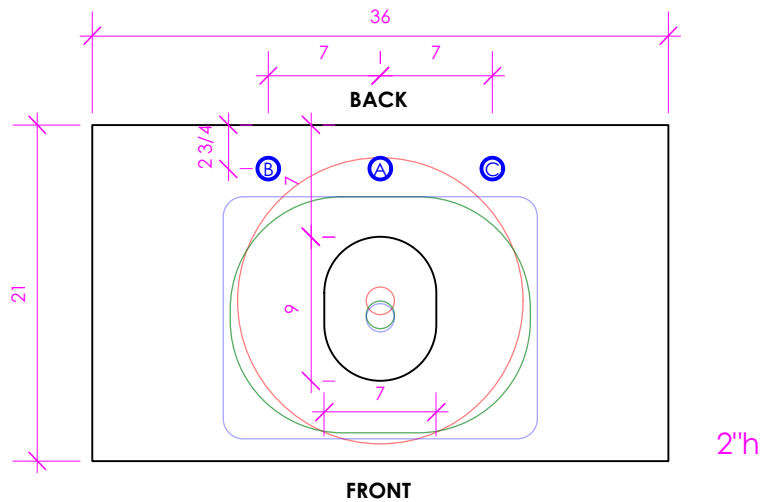

LACAVA

NEWTERRA

NTR-30T

NEWTERRA

NTR-36T

FEATURES:

- CONCRETE COUNTERTOP WITH EASED EDGES
- FAUCET HOLE CUTOUTS UPON REQUEST
- SPECIFY LOCATION A, B, C, OR ALTERNATE LOCATION
- PROUDLY HANDMADE IN THE USA

FINISHES:

- CONCRETE:
- | | |
|------------------|-------------|
| SND - SAND | SUN - SUN |
| SLT - SLATE | CLY - CLAY |
| TER - TERRACOTTA | LIL - LILAC |
| CHL - CHARCOAL | MOS - MOSS |

LACAVA reserves the right to revise any dimension or information on this sheet without notice. Dimensions are nominal and may vary within an industry accepted tolerance of 1/4". Cabinets with 'vanity top' sinks are made to the matching sink and dimensions may vary. LACAVA is not responsible for any cutouts, countertops, or furniture made without the actual product or template. Differences in color, grain, appearance, and texture are inherent in all natural woodwork and should be expected. Variances in these qualities are not deemed manufacturing defects and will not be accepted as valid reasons for return or exchanges. Plumbing specifications are only a guideline and may need alteration based on application.