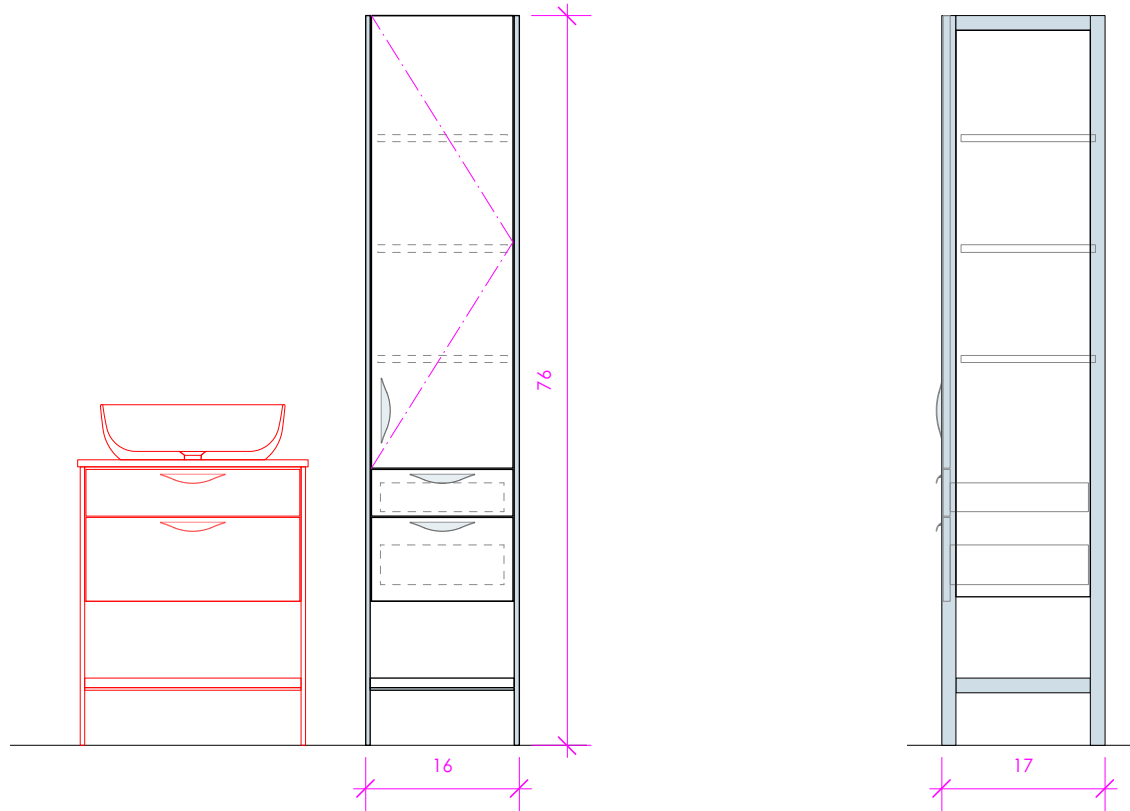

LACAVA

NAVI

NAV-VST-16

FEATURES:

- FLOOR STANDING STORAGE CABINET
- ONE RIGHT-HINGED DOOR WITH SOFT-CLOSE HINGES
(CAN BE CHANGED TO LEFT-HINGED UPON REQUEST)
- THREE ADJUSTABLE SHELVES
- TWO DRAWERS WITH SOFT-CLOSE GLIDES
- DRAWER BOXES STAINED TO REFLECT EXTERIOR FINISH
- DECORATIVE HARDWARE **K550** INCLUDED BUT NOT INSTALLED - CAN BE INSTALLED UPON REQUEST
- MOUNTING: WOOD SPANS
(SEE FURNITURE MANUAL)
- PROUDLY HANDMADE IN THE USA
- MANUFACTURED WITH LOW VOC FINISHES AND WOOD FROM RENEWABLE FORESTS