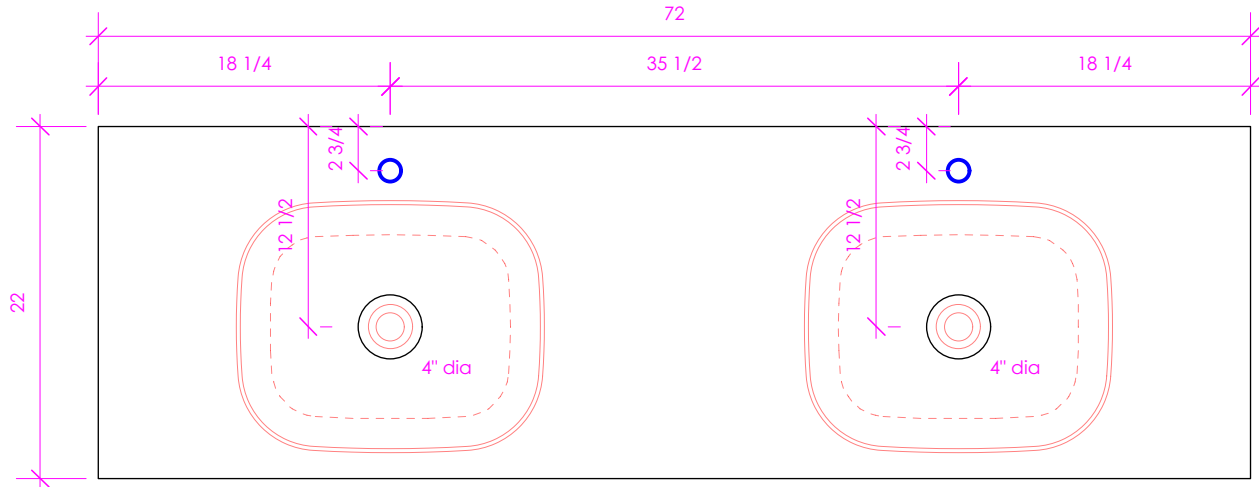

LACAVA

NAVI VS

NAV-VS-72T

FEATURES:

- EASED EDGES
- USED WITH VESSEL SINKS (SOLD SEPARATELY)
- SHOWN WITH **N33** SINKS
- PLEASE SPECIFY **FAUCET HOLE CUTOUTS**
- PROUDLY HANDMADE IN THE USA

FINISHES:

WOOD:

COUNTERTOP:

STONE:

WH - BIANCO
LN - LINAC
SL - ATHENS

2CM OR 3CM
BASED ON
MARKET
AVAILABILITY

QUARTZ:

PR - PURO
AH - ASH

2CM OR 3CM
BASED ON
MARKET
AVAILABILITY

SOLID SURFACE: