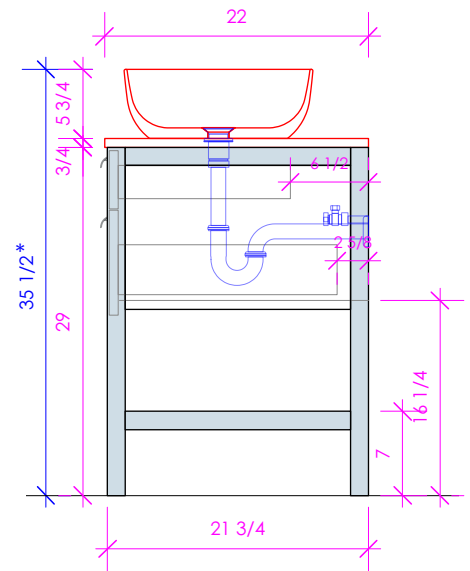

LACAVA

NAVI

NAV-VS-48

* Recommended installation height
** Recommended plumbing location

FEATURES:

- FLOOR STANDING VANITY
- FOUR DRAWERS WITH SOFT-CLOSE GLIDES
- DRAWER BOXES STAINED TO REFLECT EXTERIOR FINISH
- DECORATIVE HARDWARE **K550** INCLUDED BUT NOT INSTALLED - CAN BE INSTALLED UPON REQUEST
- USED WITH **NAV-VS-48F** FRAME, **NAV-VS-48T** COUNTERTOP AND **N33** SINK (SOLD SEPARATELY)
- MOUNTING: FULL WOOD BACKING (SEE FURNITURE MANUAL)
- PROUDLY HANDMADE IN THE USA
- MANUFACTURED WITH LOW VOC FINISHES AND WOOD FROM RENEWABLE FORESTS

LACAVA reserves the right to revise any dimension or information on this sheet without notice. Dimensions are nominal and may vary within an industry accepted tolerance of 1/4". Cabinets with 'vanity top' sinks are made to the matching sink and dimensions may vary. LACAVA is not responsible for any cutouts, countertops, or furniture made without the actual product or template. Differences in color, grain, appearance, and texture are inherent in all natural woodwork and should be expected. Variances in these qualities are not deemed manufacturing defects and will not be accepted as valid reasons for return or exchanges. Plumbing specifications are only a guideline and may need alteration based on application.