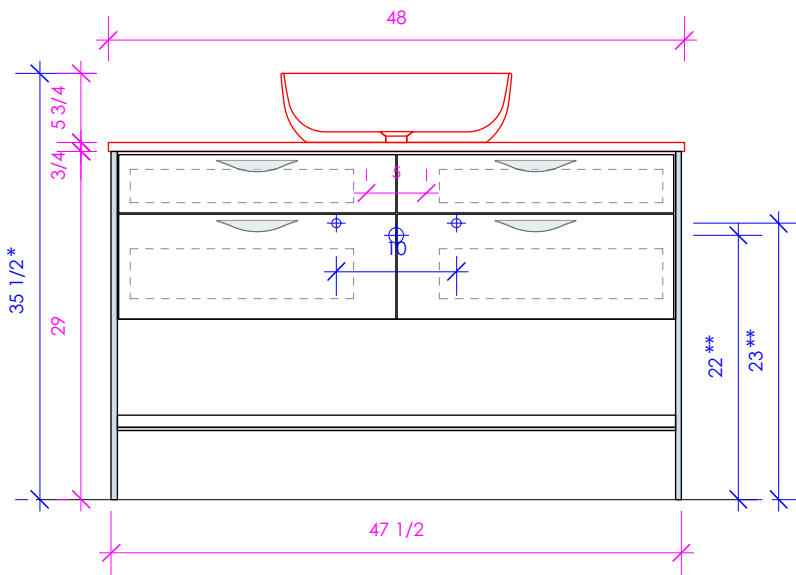

LACAVA

NAVI

NAV-VS-48

* Recommended installation height
** Recommended plumbing location

FEATURES:

- FLOOR STANDING VANITY
- FOUR DRAWERS WITH SOFT-CLOSE GLIDES
- DRAWER BOXES STAINED TO REFLECT EXTERIOR FINISH
- DECORATIVE HARDWARE **K550** INCLUDED BUT NOT INSTALLED - CAN BE INSTALLED UPON REQUEST
- USED WITH **NAV-VS-48F** FRAME, **NAV-VS-48T** COUNTERTOP AND **N33** SINK (SOLD SEPARATELY)
- MOUNTING: FULL WOOD BACKING (SEE FURNITURE MANUAL)
- PROUDLY HANDMADE IN THE USA
- MANUFACTURED WITH LOW VOC FINISHES AND WOOD FROM RENEWABLE FORESTS

LACAVA reserves the right to revise any dimension or information on this sheet without notice. Dimensions are nominal and may vary within an industry accepted tolerance of 1/4". Cabinets with 'vanity top' sinks are made to the matching sink and dimensions may vary. LACAVA is not responsible for any cutouts, countertops, or furniture made without the actual product or template. Differences in color, grain, appearance, and texture are inherent in all natural woodwork and should be expected. Variances in these qualities are not deemed manufacturing defects and will not be accepted as valid reasons for return or exchanges. Plumbing specifications are only a guideline and may need alteration based on application.