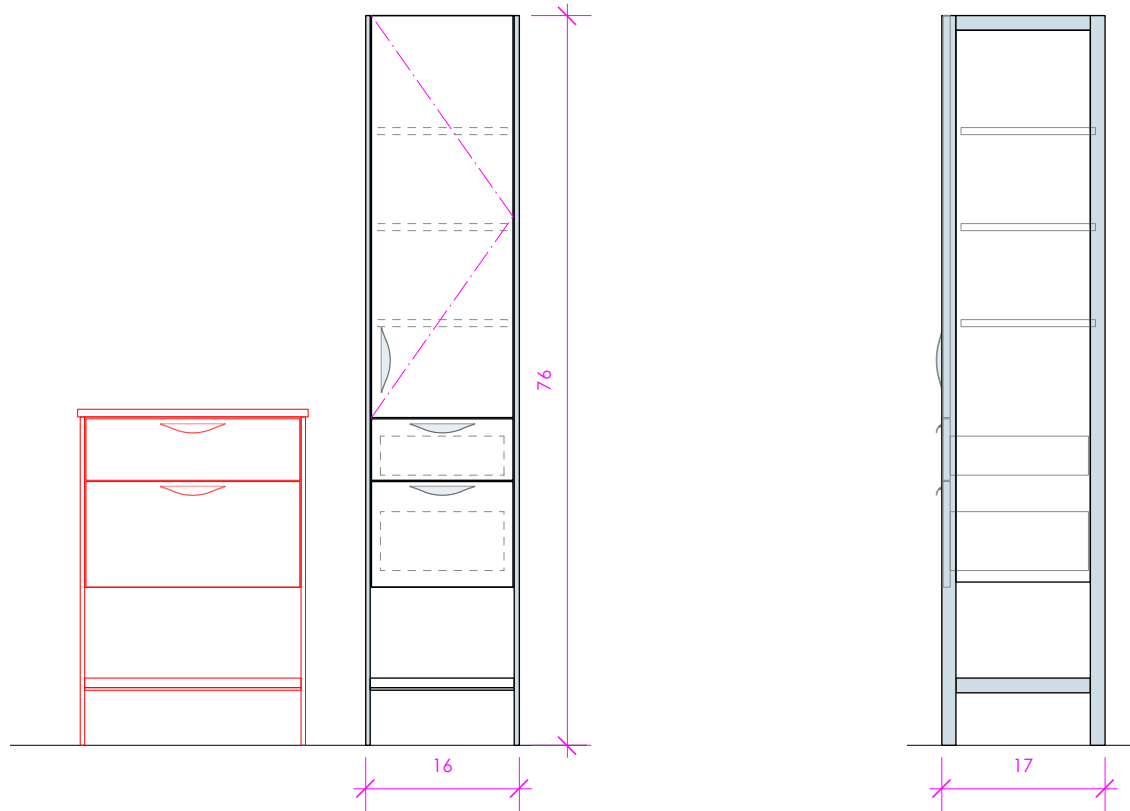

LACAVA

NAVI

NAV-UST-16

FEATURES:

- FLOOR STANDING STORAGE CABINET
- ONE RIGHT-HINGED DOOR WITH SOFT-CLOSE HINGES
(CAN BE CHANGED TO LEFT-HINGED UPON REQUEST)
- THREE ADJUSTABLE SHELVES
- TWO DRAWERS WITH SOFT-CLOSE GLIDES
- DRAWER BOXES STAINED TO REFLECT EXTERIOR FINISH
- DECORATIVE HARDWARE **K550** INCLUDED BUT NOT INSTALLED - CAN BE INSTALLED UPON REQUEST
- MOUNTING: WOOD SPANS
(SEE FURNITURE MANUAL)
- PROUDLY HANDMADE IN THE USA
- MANUFACTURED WITH LOW VOC FINISHES AND WOOD FROM RENEWABLE FORESTS

1/2" THICKNESS

LACAVA reserves the right to revise any dimension or information on this sheet without notice. Dimensions are nominal and may vary within an industry accepted tolerance of 1/4". Cabinets with 'vanity top' sinks are made to the matching sink and dimensions may vary. LACAVA is not responsible for any cutouts, countertops, or furniture made without the actual product or template. Differences in color, grain, appearance, and texture are inherent in all natural woodwork and should be expected. Variances in these qualities are not deemed manufacturing defects and will not be accepted as valid reasons for return or exchanges. Plumbing specifications are only a guideline and may need alteration based on application.