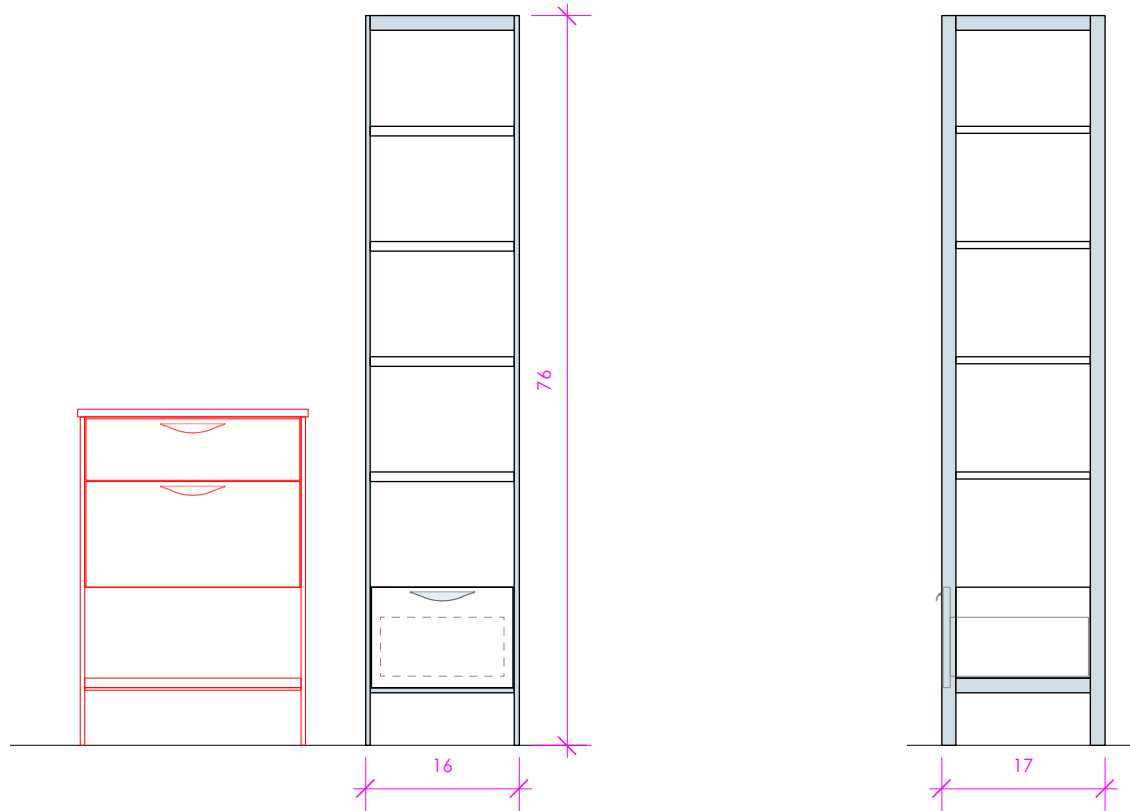

LACAVA

NAVI

NAV-OST-16

FEATURES:

- FLOOR STANDING STORAGE CABINET
- FOUR FIXED SHELVES
- ONE DRAWERS WITH SOFT-CLOSE GLIDES
- DRAWER BOX STAINED TO REFLECT EXTERIOR FINISH
- DECORATIVE HARDWARE **K550** INCLUDED BUT NOT INSTALLED - CAN BE INSTALLED UPON REQUEST
- MOUNTING: METAL SPAN AND FULL WOOD BACKING (SEE FURNITURE MANUAL)
- PROUDLY HANDMADE IN THE USA
- MANUFACTURED WITH LOW VOC FINISHES AND WOOD FROM RENEWABLE FORESTS

1/2" THICKNESS

LACAVA reserves the right to revise any dimension or information on this sheet without notice. Dimensions are nominal and may vary within an industry accepted tolerance of 1/4". Cabinets with 'vanity top' sinks are made to the matching sink and dimensions may vary. LACAVA is not responsible for any cutouts, countertops, or furniture made without the actual product or template. Differences in color, grain, appearance, and texture are inherent in all natural woodwork and should be expected. Variances in these qualities are not deemed manufacturing defects and will not be accepted as valid reasons for return or exchanges. Plumbing specifications are only a guideline and may need alteration based on application.