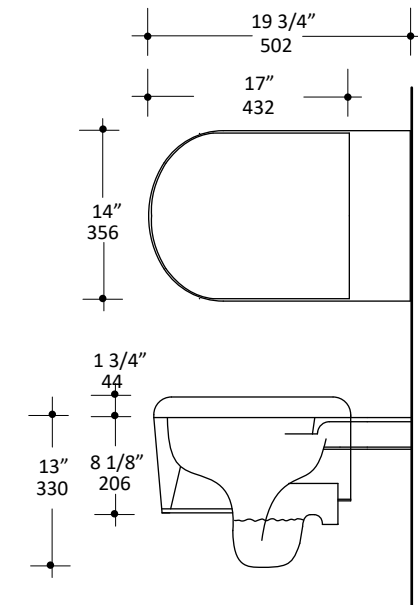

LACAVA reserves the right to revise any dimension or information on this sheet without notice. Dimensions are nominal and may vary within an industry accepted tolerance of 1/4". Drawings provided herein are meant to give the user an idea of the product and are not made to scale. Location of plumbing is meant for reference, your specific application may vary.

Revised: 02/06/2020