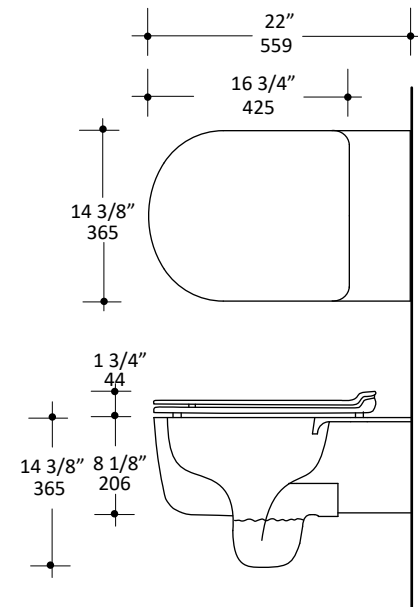

Codes + Standards:

- Meets and exceeds applicable national codes and standards
- CAL-Green compliant
- CEC compliant

ADA compliant when installed to specific requirements of this regulation