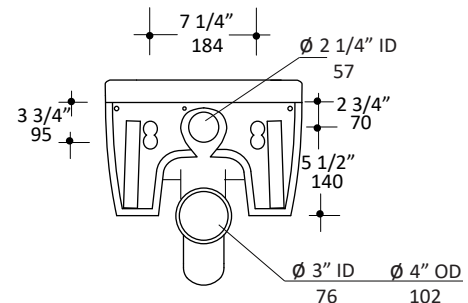

Recommended Items:

- N5051CW: Replacement soft-closing seat and cover
- 2959 - Wood box for in-wall tank and carrier.
  -Available in all Lacava wood finishes