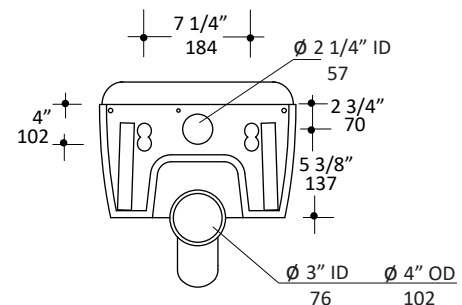

LACAVA reserves the right to revise any dimension or information on this sheet without notice. Dimensions are nominal and may vary within an industry accepted tolerance of 1/4". Drawings provided herein are meant to give the user an idea of the product and are not made to scale. Location of plumbing is meant for reference, your specific application may vary.

Revised: 02/06/2020