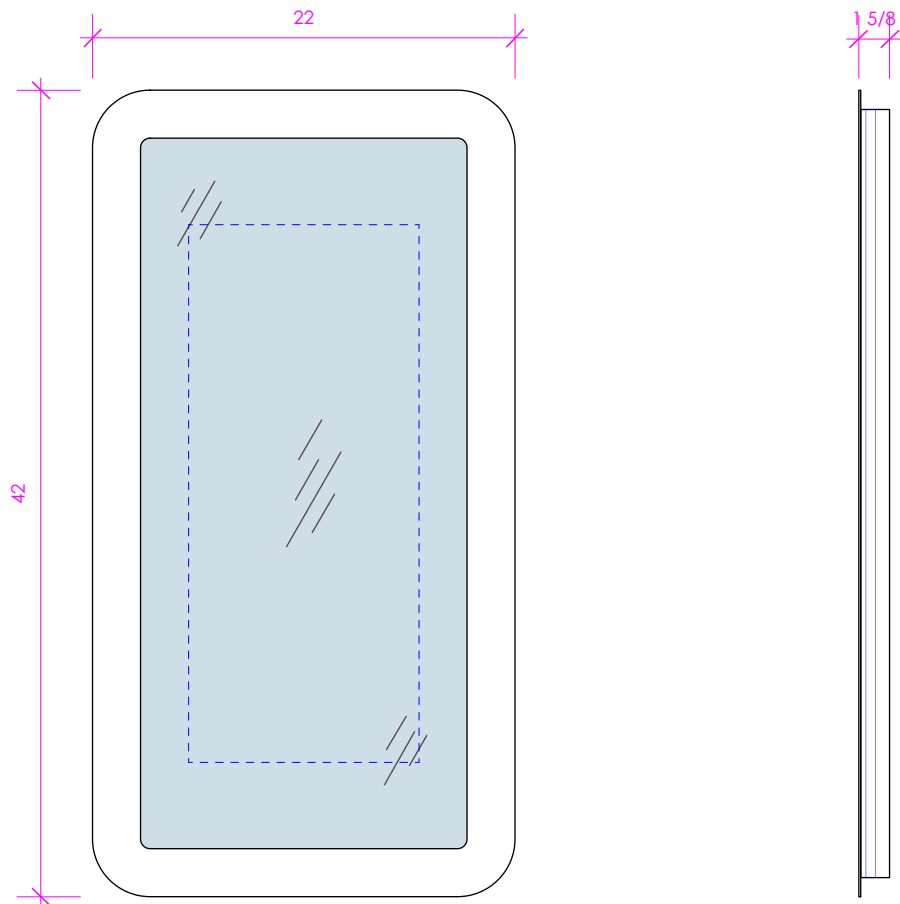

LACAVA

MIRROR

MTO-M-22

FEATURES:

- WALL HUNG MIRROR
- METAL FRAME SURROUND
- ADD ON ACC4 LED LIGHTING AVAILABLE (RECESSED OUTLET REQUIRED)
- CAN BE MOUNTED IN MULTIPLE ORIENTATIONS
- MOUNTING: FRENCH CLEAT (INCLUDED) (SEE FURNITURE MANUAL)
- PROUDLY HANDMADE IN THE USA
- MANUFACTURED WITH LOW VOC FINISHES AND WOOD FROM RENEWABLE FORESTS