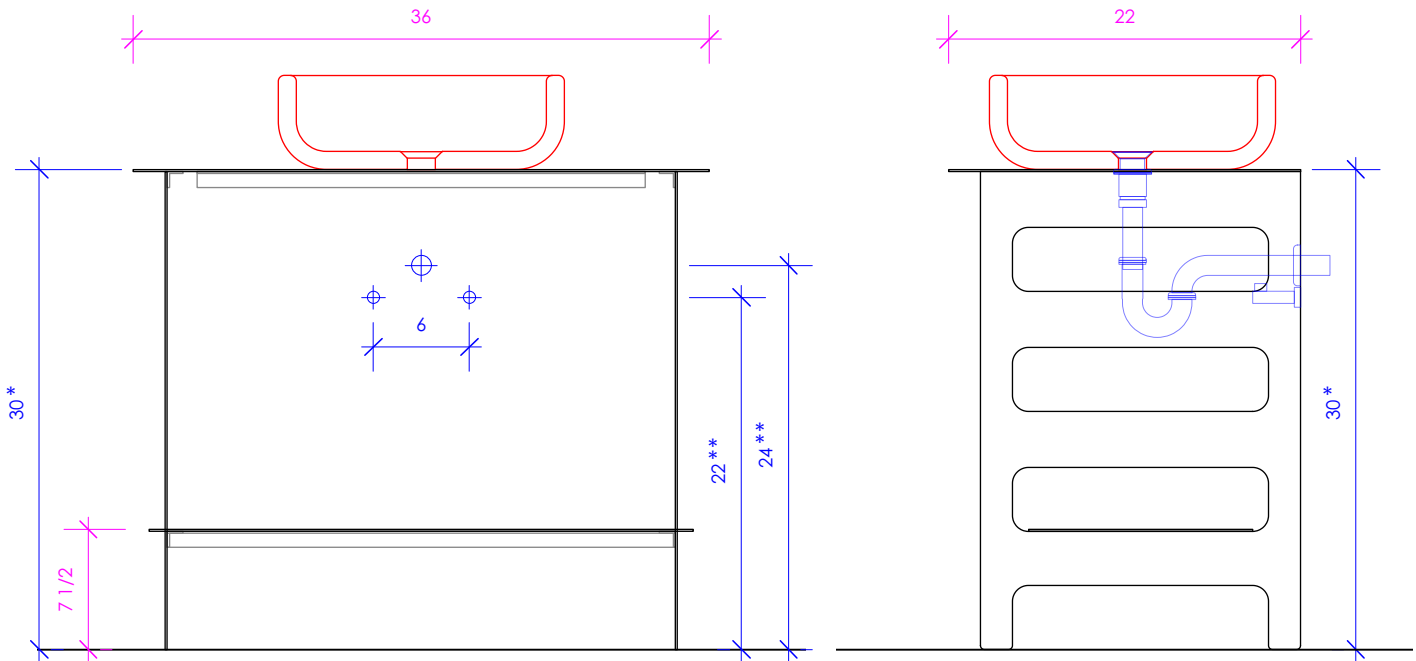

LACAVA

METALLO

MTO-F-36

* Recommended installation height
** Recommended plumbing location

FEATURES:

- FLOOR STANDING METAL VANITY
- USED WITH VESSEL SINK
- SPECIFY SINK AND FAUCET LOCATION
- MOUNTING: PREDRILLED HOLES IN METAL SPANS
(SEE FURNITURE MANUAL)
- PROUDLY HANDMADE IN THE USA