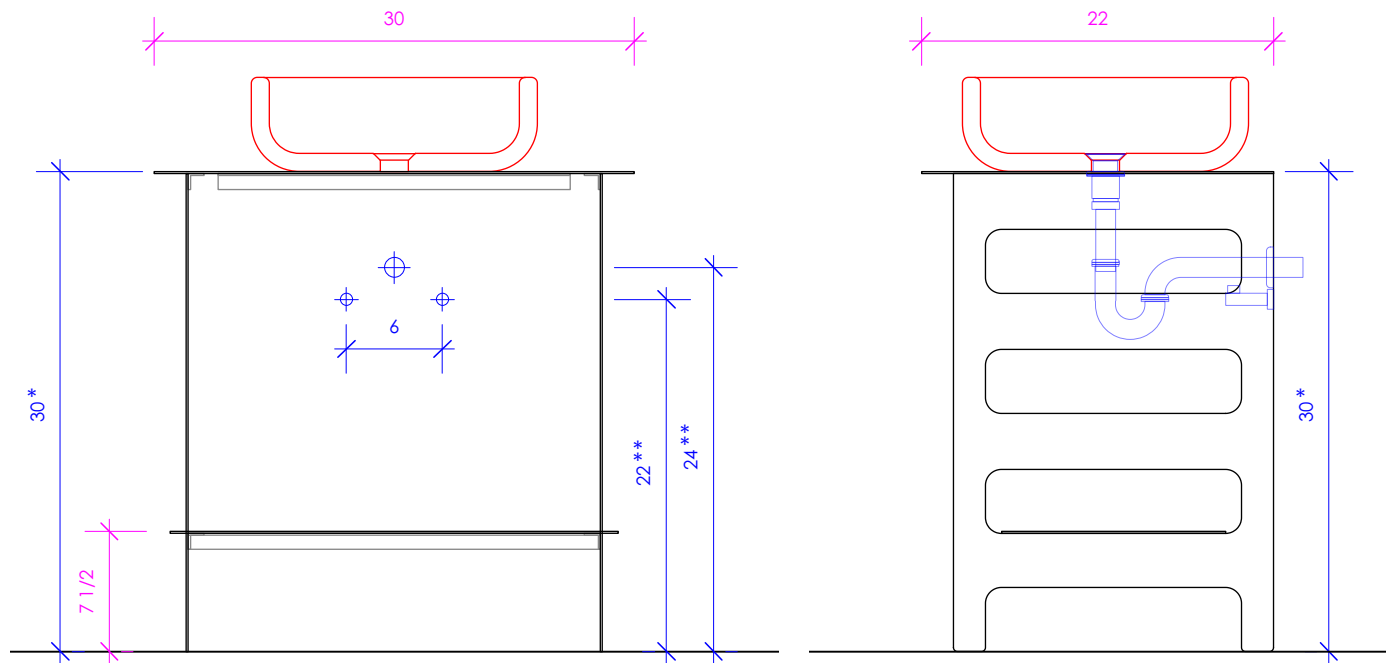

LACAVA

METALLO

MTO-F-30

* Recommended installation height
** Recommended plumbing location

FEATURES:

- FLOOR STANDING METAL VANITY
- USED WITH VESSEL SINK
- SPECIFY SINK AND FAUCET LOCATION
- MOUNTING: PREDRILLED HOLES IN METAL SPANS
(SEE FURNITURE MANUAL)
- PROUDLY HANDMADE IN THE USA