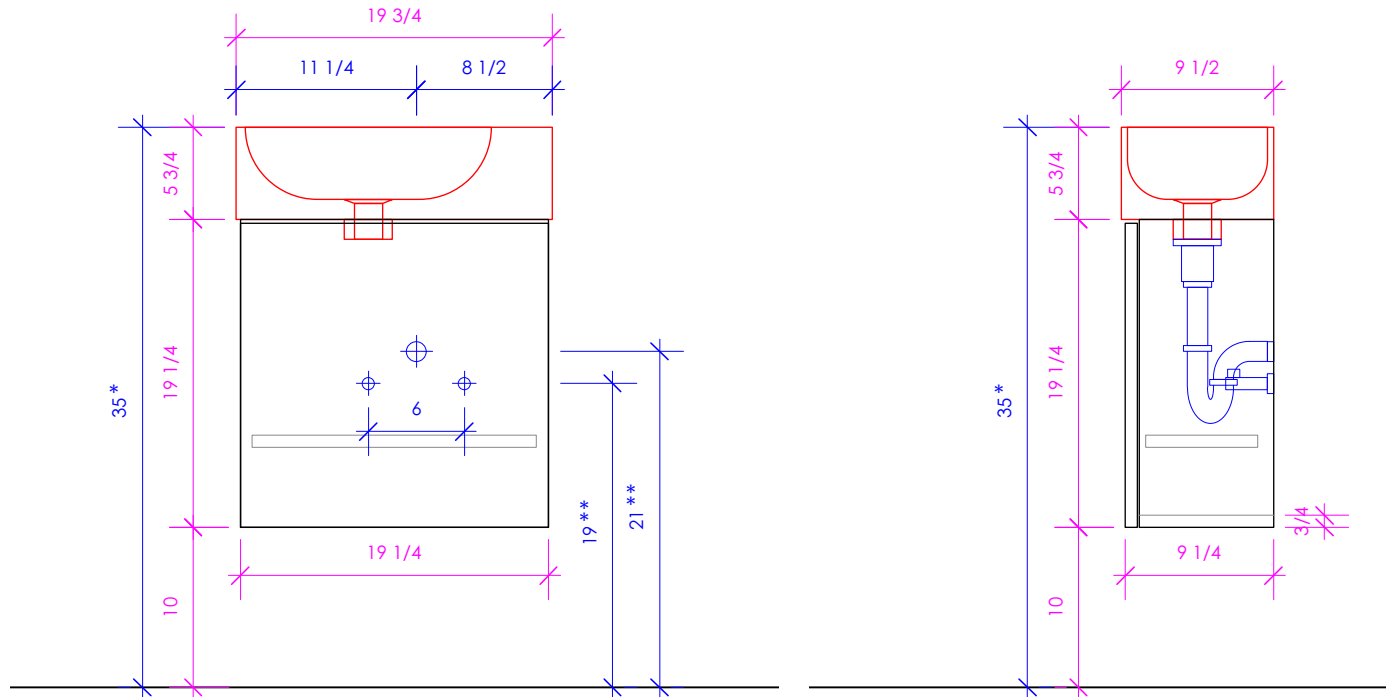

LACAVA

MARIETTA

MAR-W-20

* Recommended installation height
** Recommended plumbing location

FEATURES:

- WALL MOUNT VANITY
- ONE LEFT HINGED DOOR WITH SOFT-CLOSE HINGES (RIGHT HINGED AVAILABLE UPON REQUEST)
- ONE ADJUSTABLE SHELF
- DECORATIVE HARDWARE **K903** SOLD SEPARATELY
- USED WITH **2982** SINK (SOLD SEPARATELY)
- MOUNTING: FRENCH CLEAT (INCLUDED) (SEE FURNITURE MANUAL)
- PROUDLY HANDMADE IN THE USA
- MANUFACTURED WITH LOW VOC FINISHES AND WOOD FROM RENEWABLE FORESTS

LACAVA reserves the right to revise any dimension or information on this sheet without notice. Dimensions are nominal and may vary within an industry accepted tolerance of 1/4". Cabinets with 'vanity top' sinks are made to the matching sink and dimensions may vary. LACAVA is not responsible for any cutouts, countertops, or furniture made without the actual product or template. Differences in color, grain, appearance, and texture are inherent in all natural woodwork and should be expected. Variances in these qualities are not deemed manufacturing defects and will not be accepted as valid reasons for return or exchanges. Plumbing specifications are only a guideline and may need alteration based on application.