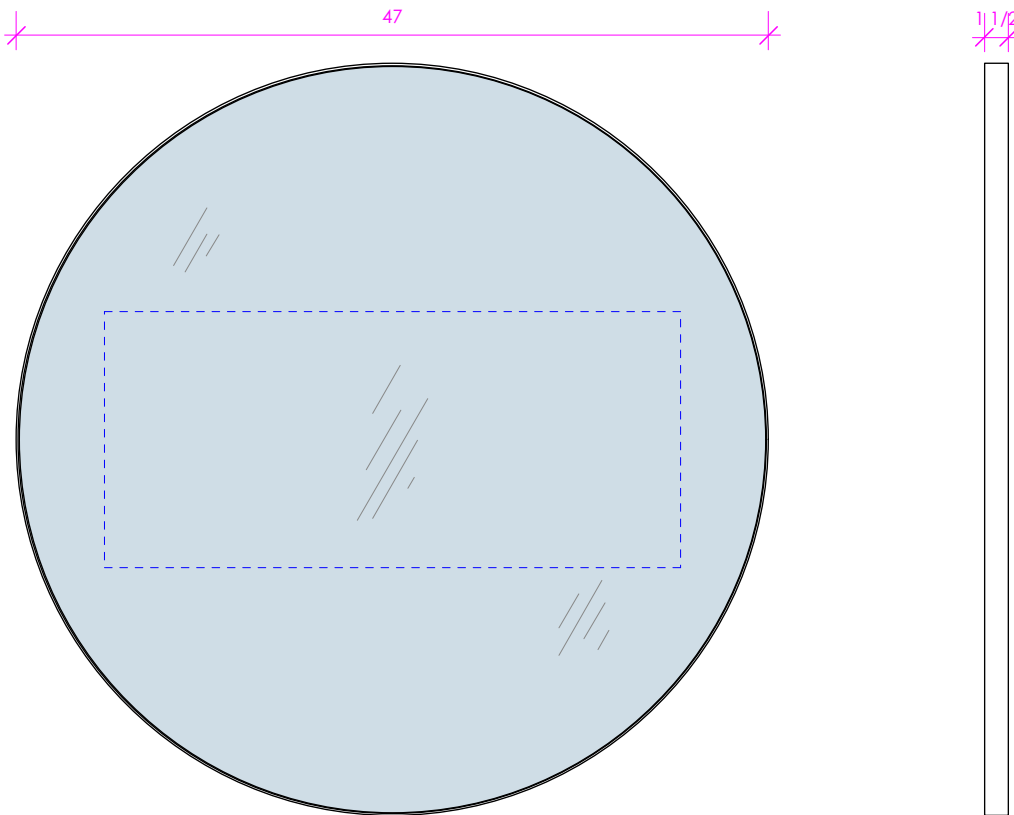

LACAVA

MIRROR

M09-47

FEATURES:

- WALL HUNG MIRROR
- METAL FRAME SURROUND
- MOUNTING: FRENCH CLEAT (INCLUDED)
(SEE FURNITURE MANUAL)
- PROUDLY HANDMADE IN THE USA
- MANUFACTURED WITH LOW VOC FINISHES
AND WOOD FROM RENEWABLE FORESTS