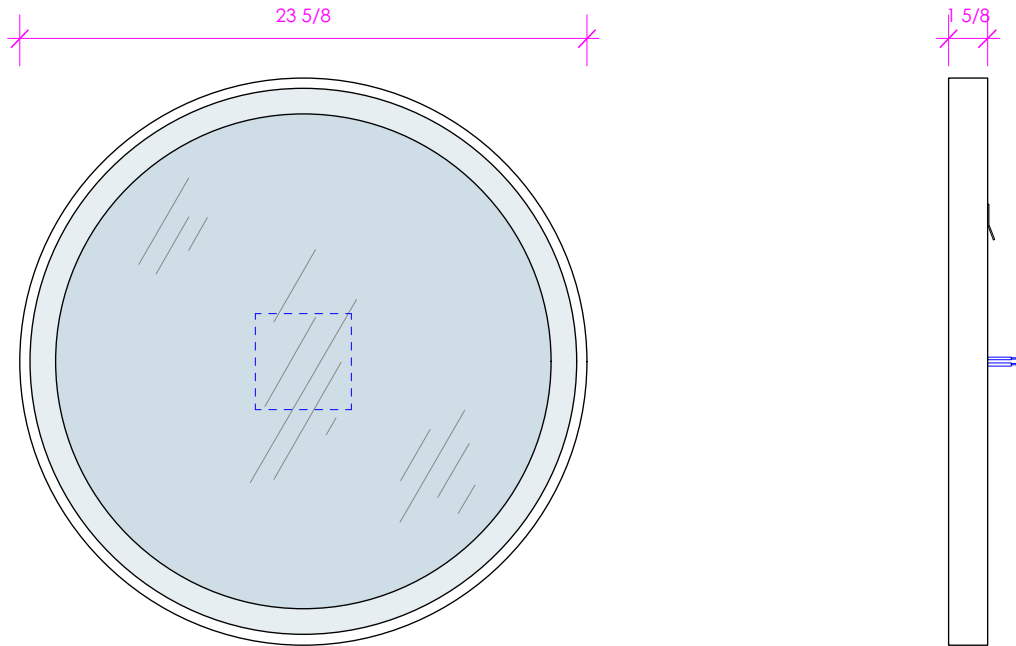

LACAVA

MIRROR

M09-24

FEATURES:

- WALL HUNG MIRROR
- 4000K LED LIGHTING FROSTED RING
- ACRYLIC DIFFUSER AROUND OUTSIDER EDGE
- REQUIRES HARDWIRING
- MOUNTING: METAL CLEAT (INCLUDED)
(SEE FURNITURE MANUAL)

FINISHES:

LACAVA reserves the right to revise any dimension or information on this sheet without notice. Dimensions are nominal and may vary within an industry accepted tolerance of 1/4". Cabinets with 'vanity top' sinks are made to the matching sink and dimensions may vary. LACAVA is not responsible for any cutouts, countertops, or furniture made without the actual product or template. Differences in color, grain, appearance, and texture are inherent in all natural woodwork and should be expected. Variances in these qualities are not deemed manufacturing defects and will not be accepted as valid reasons for return or exchanges. Plumbing specifications are only a guideline and may need alteration based on application.