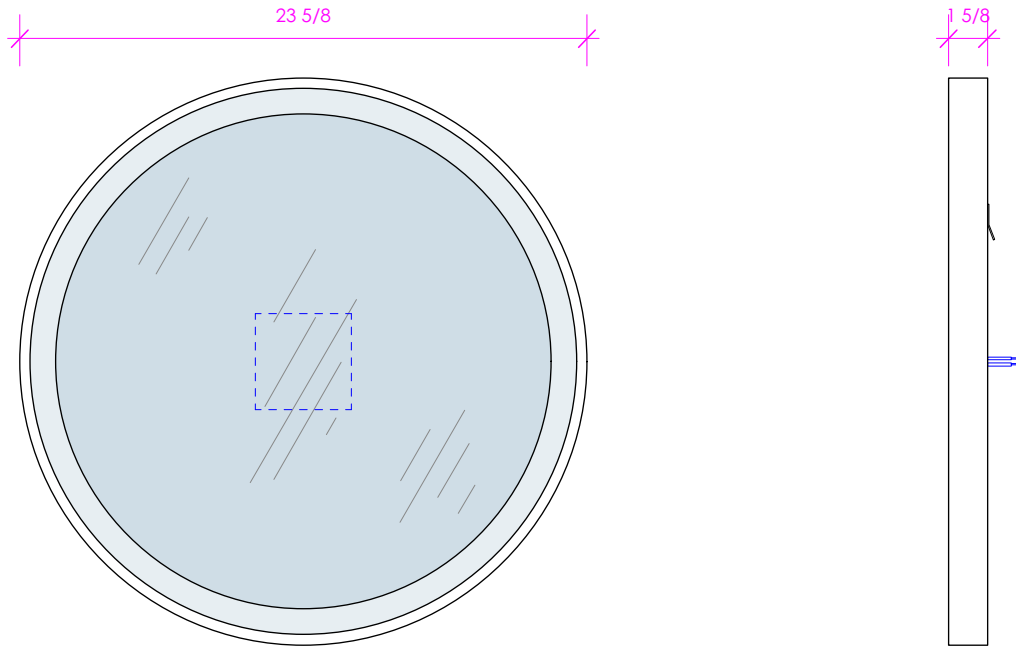

LACAVA

MIRROR

M09-24

FEATURES:

- WALL HUNG MIRROR
- 4000K LED LIGHTING FROSTED RING
- ACRYLIC DIFFUSER AROUND OUTSIDER EDGE
- REQUIRES HARDWIRING
- METAL CLEAT FOR WALL HANGING

FINISHES:

WOOD:

STANDARD: