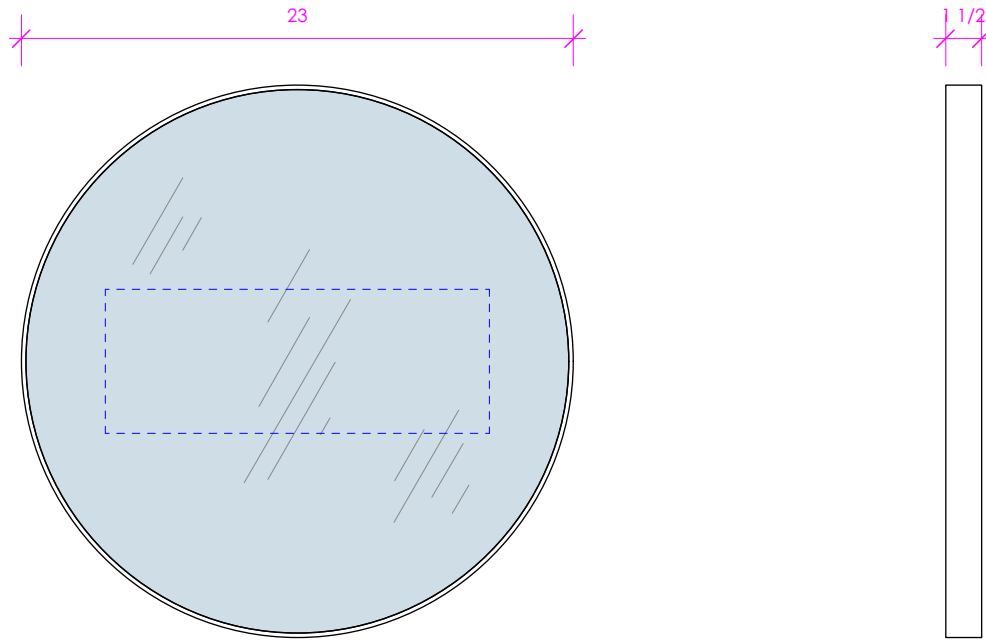

LACAVA

MIRROR

M09-23

FEATURES:

- WALL HUNG MIRROR
- METAL FRAME SURROUND
- MOUNTING: FRENCH CLEAT (INCLUDED)
(SEE FURNITURE MANUAL)
- PROUDLY HANDMADE IN THE USA
- MANUFACTURED WITH LOW VOC FINISHES
AND WOOD FROM RENEWABLE FORESTS

LACAVA reserves the right to revise any dimension or information on this sheet without notice. Dimensions are nominal and may vary within an industry accepted tolerance of 1/4". Cabinets with 'vanity top' sinks are made to the matching sink and dimensions may vary. LACAVA is not responsible for any cutouts, countertops, or furniture made without the actual product or template. Differences in color, grain, appearance, and texture are inherent in all natural woodwork and should be expected. Variances in these qualities are not deemed manufacturing defects and will not be accepted as valid reasons for return or exchanges. Plumbing specifications are only a guideline and may need alteration based on application.