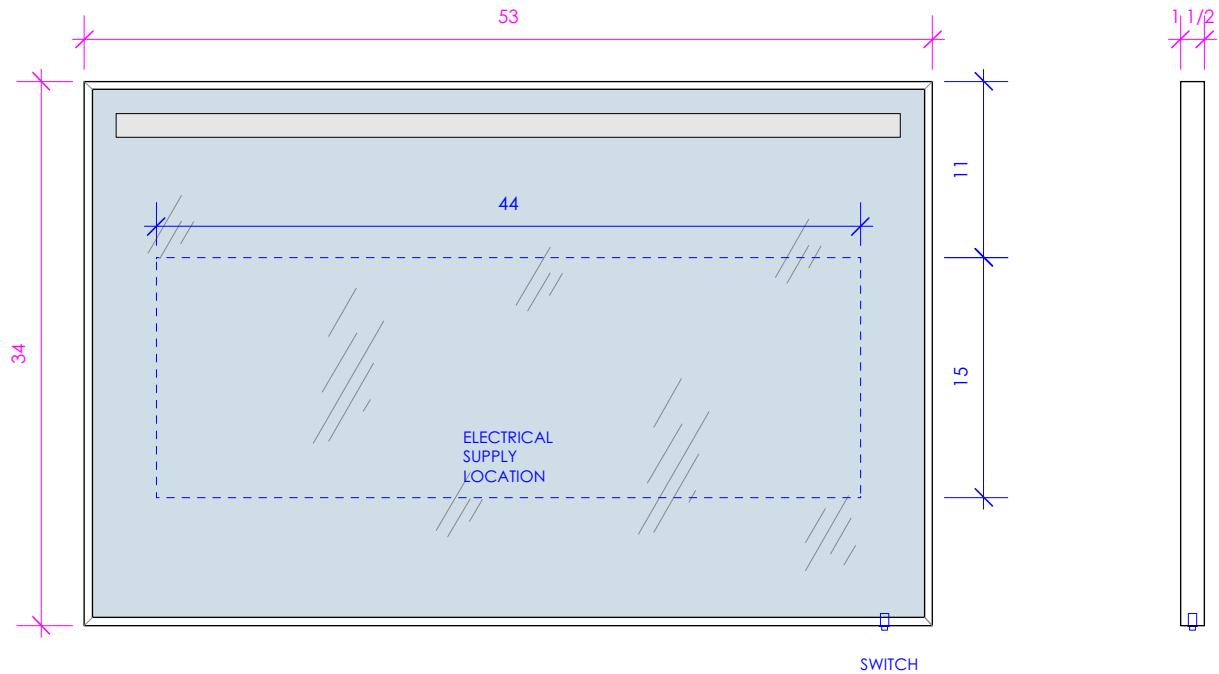

LACAVA

MIRROR

M08-53

FEATURES:

- WALL HUNG MIRROR
- LED ACCENT LIGHTING STRIP WITH SWITCH
- ACCENT STRIP DOES NOT SUBSTITUTE FOR TASK LIGHTING
- LEDS CAN BE USED WITH RECESSED PLUG-IN OUTLET OR HARDWIRED
- MOUNTING: FRENCH CLEAT (INCLUDED)
(SEE FURNITURE MANUAL)
- PROUDLY HANDMADE IN THE USA
- MANUFACTURED WITH LOW VOC FINISHES AND WOOD FROM RENEWABLE FORESTS