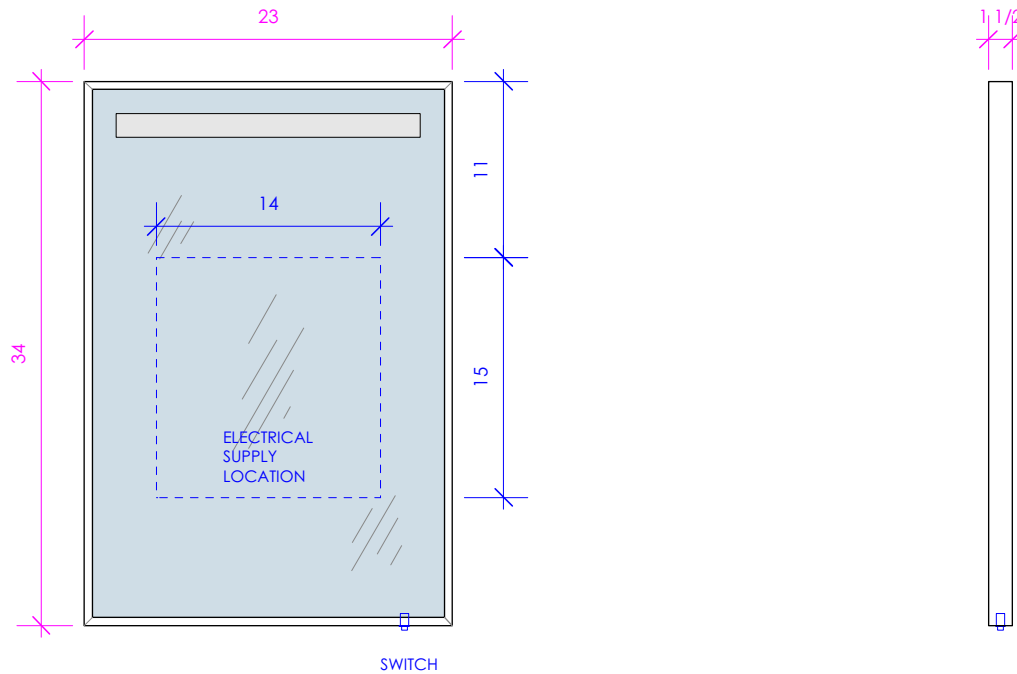

LACAVA

MIRROR

M08-23

FEATURES:

- WALL HUNG MIRROR
- LED ACCENT LIGHTING STRIP WITH SWITCH
- ACCENT STRIP DOES NOT SUBSTITUTE FOR TASK LIGHTING
- LEDS CAN BE USED WITH RECESSED PLUG-IN OUTLET
- MOUNTING: FRENCH CLEAT (INCLUDED)
(SEE FURNITURE MANUAL)
- PROUDLY HANDMADE IN THE USA
- MANUFACTURED WITH LOW VOC FINISHES AND WOOD FROM RENEWABLE FORESTS