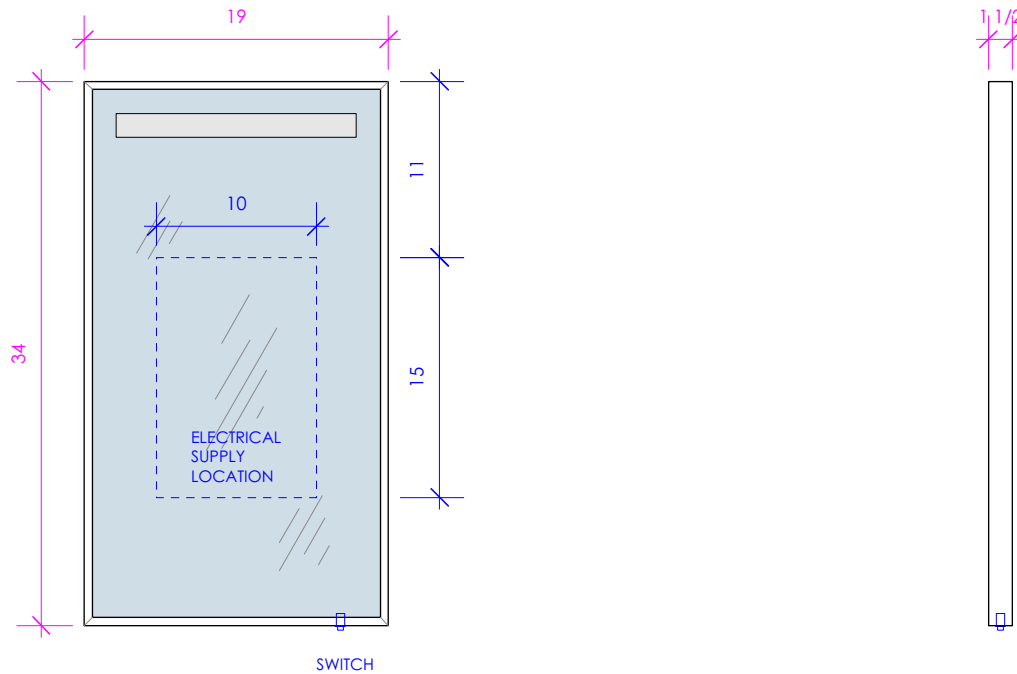

LACAVA

MIRROR

M08-19

FEATURES:

- WALL HUNG MIRROR
- LED ACCENT LIGHTING STRIP WITH SWITCH
- ACCENT STRIP DOES NOT SUBSTITUTE FOR TASK LIGHTING
- LEDS CAN BE USED WITH RECESSED PLUG-IN OUTLET
- MOUNTING: FRENCH CLEAT (INCLUDED)
(SEE FURNITURE MANUAL)
- PROUDLY HANDMADE IN THE USA
- MANUFACTURED WITH LOW VOC FINISHES AND WOOD FROM RENEWABLE FORESTS