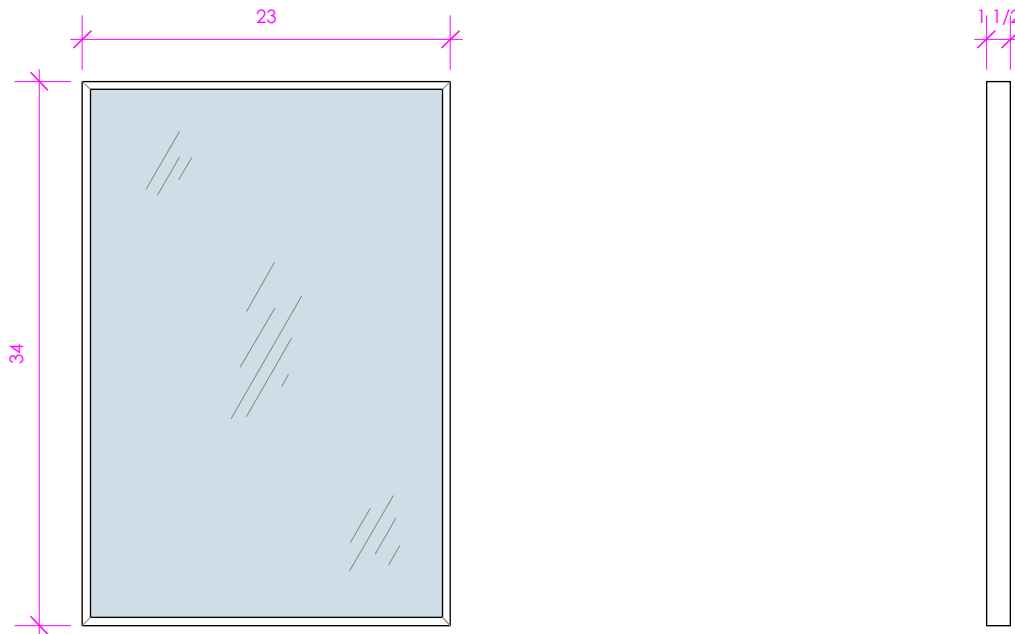

LACAVA

MIRROR

M07-23

FEATURES:

- WALL HUNG MIRROR
- MOUNTING: FRENCH CLEAT (INCLUDED)
(SEE FURNITURE MANUAL)
- PROUDLY HANDMADE IN THE USA
- MANUFACTURED WITH LOW VOC FINISHES AND WOOD FROM RENEWABLE FORESTS