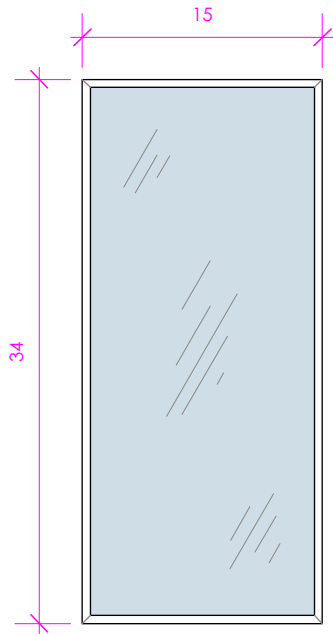

LACAVA

MIRROR

M07-15

FEATURES:

- WALL HUNG MIRROR
- PROUDLY HANDMADE IN THE USA
- MANUFACTURED WITH LOW VOC FINISHES AND WOOD FROM RENEWABLE FORESTS

FINISHES:

WOOD:

STANDARD: