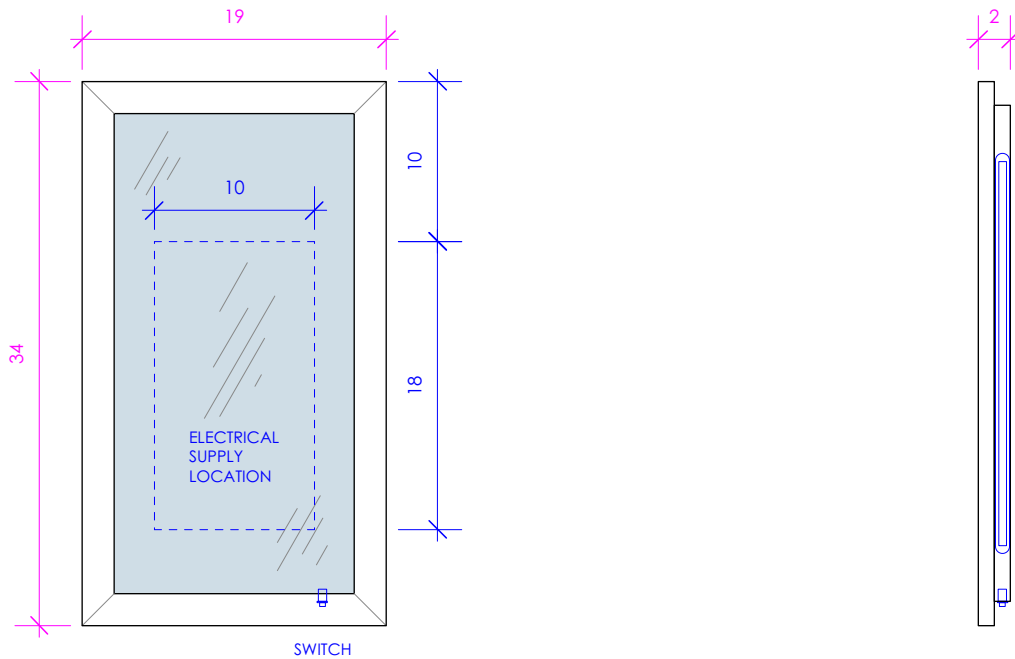

LACAVA

MIRROR

M04-19

FEATURES:

- WALL HUNG MIRROR
- FRAMED MIRROR
- LED LIGHTING ON SIDES WITH SWITCH
- LEDS CAN BE USED WITH RECESSED PLUG-IN OUTLET
- MOUNTING: FRENCH CLEAT (INCLUDED)
(SEE FURNITURE MANUAL)
- PROUDLY HANDMADE IN THE USA
- MANUFACTURED WITH LOW VOC FINISHES
AND WOOD FROM RENEWABLE FORESTS