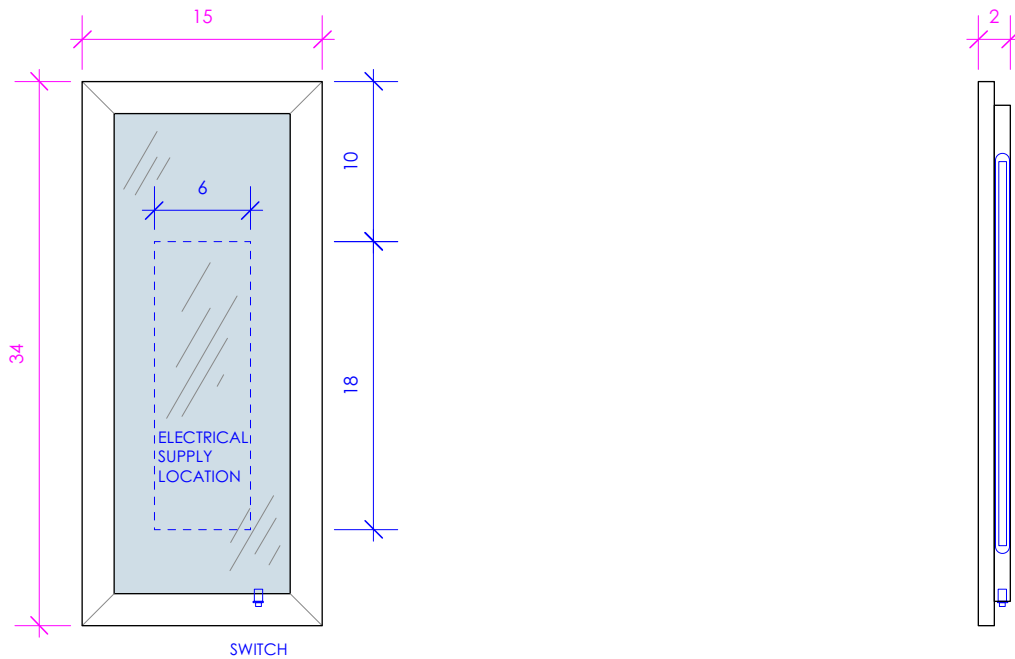

LACAVA

MIRROR

M04-15

FEATURES:

- WALL HUNG MIRROR
- FRAMED MIRROR
- LED LIGHTING ON SIDES WITH SWITCH
- LEDS CAN BE USED WITH RECESSED PLUG-IN OUTLET
- MOUNTING: FRENCH CLEAT (INCLUDED)
(SEE FURNITURE MANUAL)
- PROUDLY HANDMADE IN THE USA
- MANUFACTURED WITH LOW VOC FINISHES
AND WOOD FROM RENEWABLE FORESTS