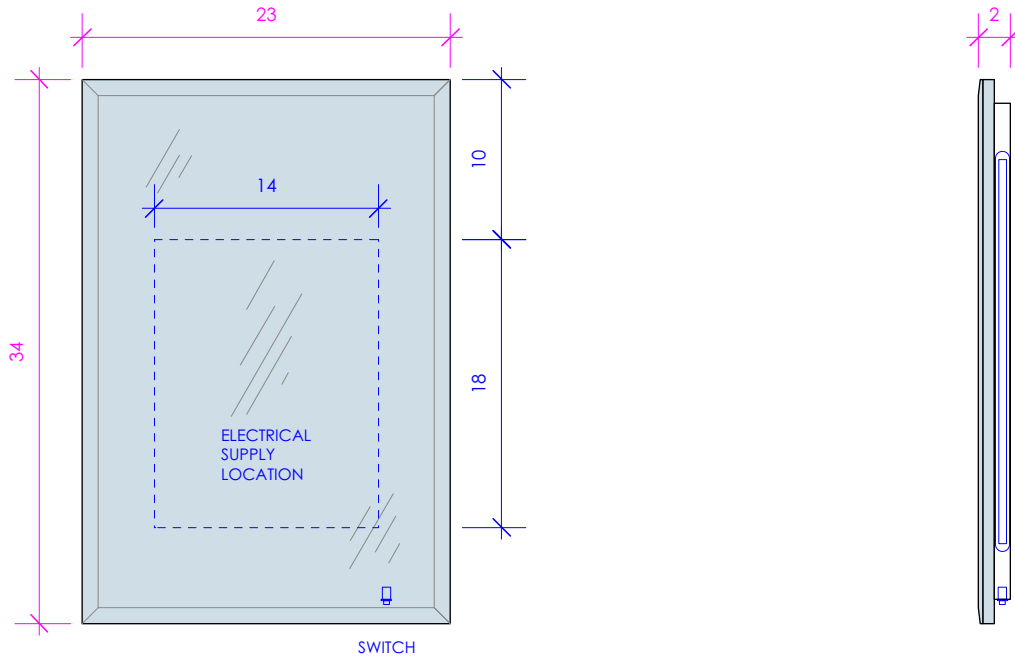

LACAVA

MIRROR

M02-23

FEATURES:

- WALL HUNG MIRROR
- BEVELLED MIRROR
- POLISHED CHROME EDGES
- LED LIGHTING ON SIDES WITH SWITCH
- LEDS CAN BE USED WITH RECESSED PLUG-IN OUTLET
- MOUNTING: FRENCH CLEAT (INCLUDED)
(SEE FURNITURE MANUAL)
- PROUDLY HANDMADE IN THE USA
- MANUFACTURED WITH LOW VOC FINISHES
AND WOOD FROM RENEWABLE FORESTS