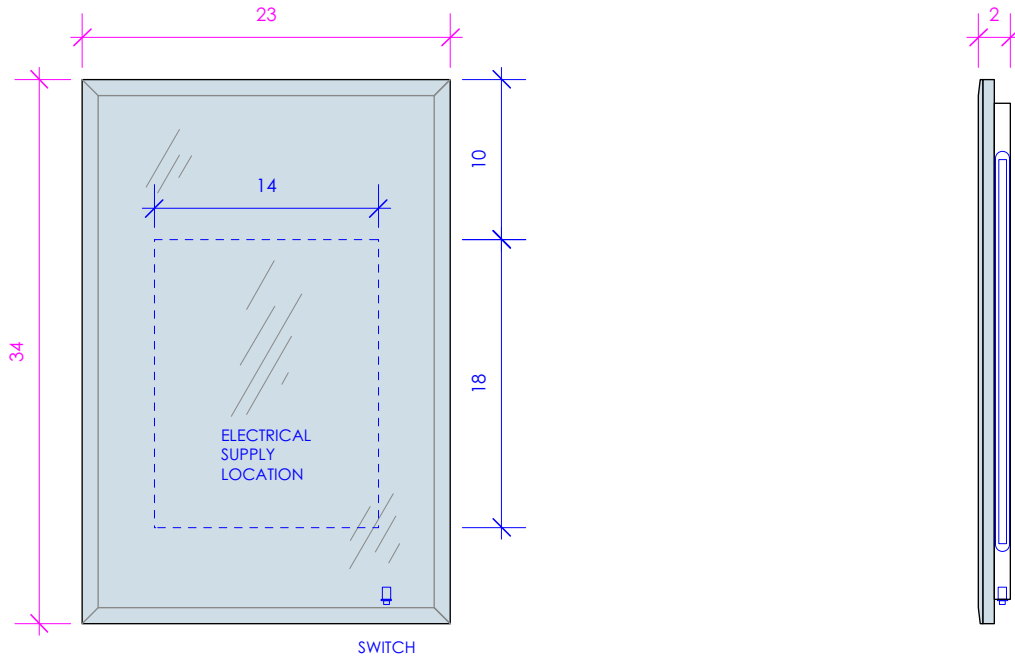

LACAVA

MIRROR

M02-23

FEATURES:

- WALL HUNG MIRROR
- BEVELLED MIRROR
- POLISHED CHROME EDGES
- LED LIGHTING ON SIDES WITH SWITCH
- LEDS CAN BE USED WITH RECESSED PLUG-IN OUTLET OR HARDWIRED
- PROUDLY HANDMADE IN THE USA
- MANUFACTURED WITH LOW VOC FINISHES AND WOOD FROM RENEWABLE FORESTS

LACAVA reserves the right to revise any dimension or information on this sheet without notice. Dimensions are nominal and may vary within an industry accepted tolerance of 1/4". Cabinets with 'vanity top' sinks are made to the matching sink and dimensions may vary. LACAVA is not responsible for any cutouts, countertops, or furniture made without the actual product or template. Differences in color, grain, appearance, and texture are inherent in all natural woodwork and should be expected. Variances in these qualities are not deemed manufacturing defects and will not be accepted as valid reasons for return or exchanges. Plumbing specifications are only a guideline and may need alteration based on application.