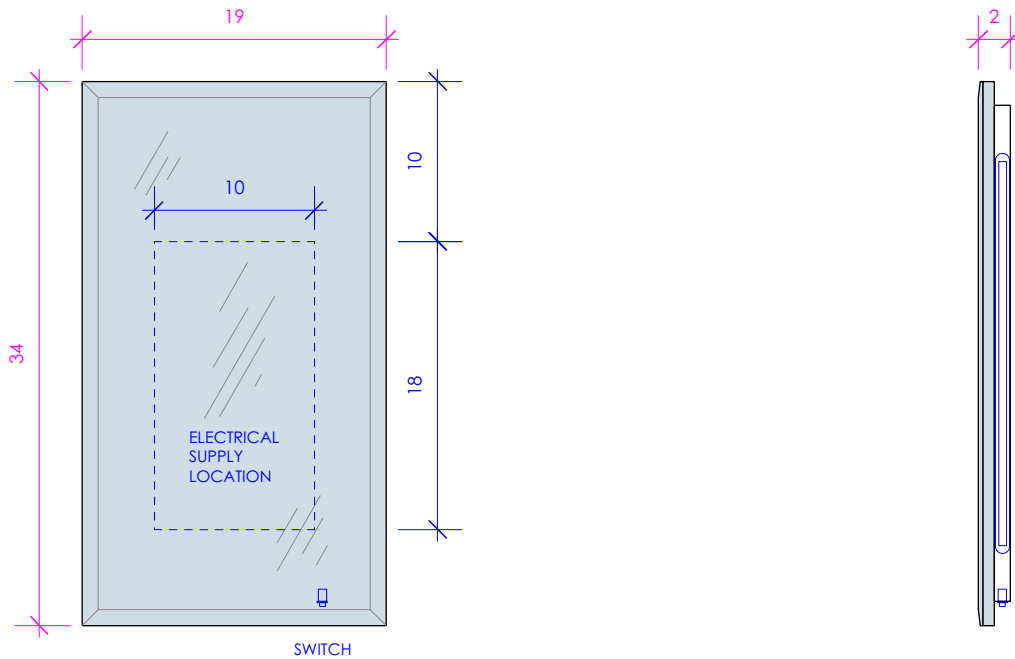

LACAVA

MIRROR

M02-19

FEATURES:

- WALL HUNG MIRROR
- BEVELLED MIRROR
- POLISHED CHROME EDGES
- LED LIGHTING ON SIDES WITH SWITCH
- LEDS CAN BE USED WITH RECESSED PLUG-IN OUTLET
- MOUNTING: FRENCH CLEAT (INCLUDED)
(SEE FURNITURE MANUAL)
- PROUDLY HANDMADE IN THE USA
- MANUFACTURED WITH LOW VOC FINISHES
AND WOOD FROM RENEWABLE FORESTS