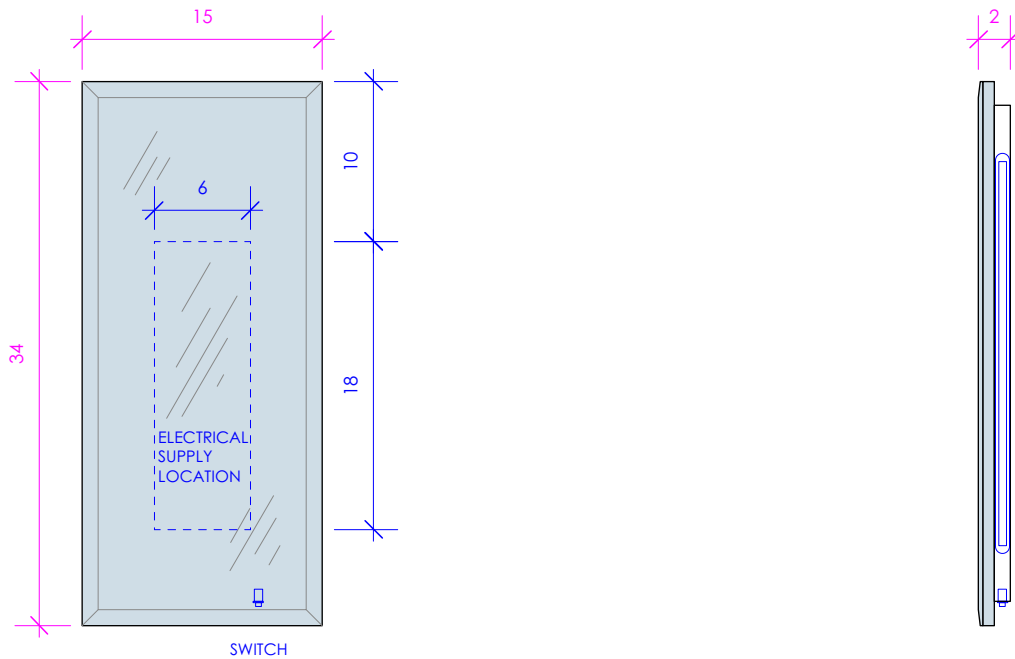

LACAVA

MIRROR

M02-15

FEATURES:

- WALL HUNG MIRROR
- BEVELLED MIRROR
- POLISHED CHROME EDGES
- LED LIGHTING ON SIDES WITH SWITCH
- LEDS CAN BE USED WITH RECESSED PLUG-IN OUTLET
- MOUNTING: FRENCH CLEAT (INCLUDED)
(SEE FURNITURE MANUAL)
- PROUDLY HANDMADE IN THE USA
- MANUFACTURED WITH LOW VOC FINISHES AND WOOD FROM RENEWABLE FORESTS