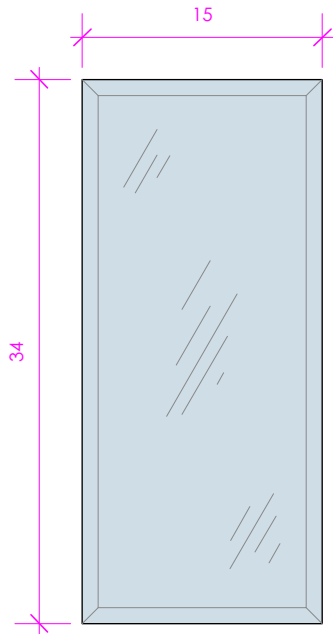

LACAVA

MIRROR

M01-15

FEATURES:

- WALL HUNG MIRROR
- BEVELLED MIRROR
- POLISHED CHROME EDGES
- MOUNTING: FRENCH CLEAT (INCLUDED)
(SEE FURNITURE MANUAL)
- PROUDLY HANDMADE IN THE USA
- MANUFACTURED WITH LOW VOC FINISHES
AND WOOD FROM RENEWABLE FORESTS