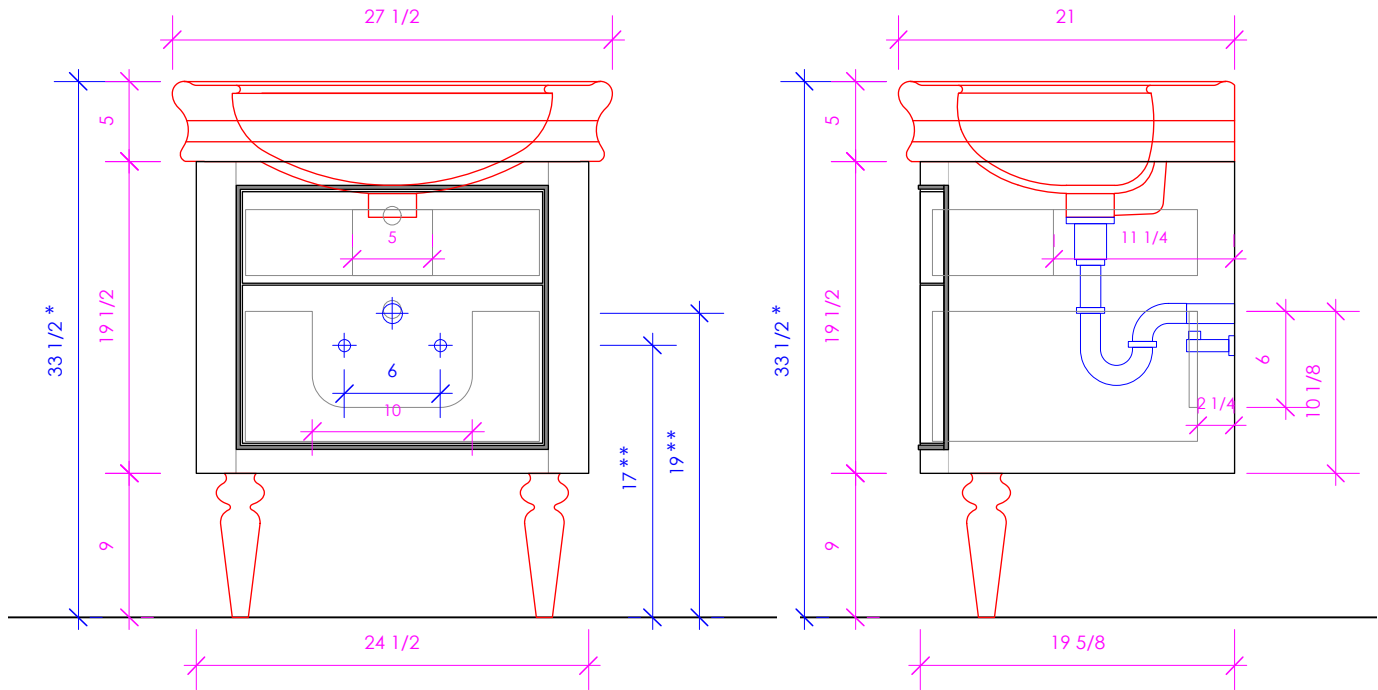

LACAVA

LIRICO

LIR-W-28

* Recommended installation height
** Recommended plumbing location

FEATURES:

- WALL MOUNT VANITY
- TWO DRAWERS WITH SELF-CLOSE GLIDES
- DRAWER BOXES STAINED TO REFLECT EXTERIOR FINISH
- OPTIONAL DECORATIVE TRIM DETAIL
- ALTERNATIVE TRIM FINISH AVAILABLE UPON REQUEST
- DECORATIVE HARDWARE **K350** INCLUDED BUT NOT INSTALLED - CAN BE INSTALLED UPON REQUEST
- WOOD LEGS **LIR-LEG** ADD ON AVAILABLE (SOLD SEPARATELY)
- USED WITH **H251** SINK (SOLD SEPARATELY)
- MOUNTING: FULL WOOD BACKING (SEE FURNITURE MANUAL)
- PROUDLY HANDMADE IN THE USA
- MANUFACTURED WITH LOW VOC FINISHES AND WOOD FROM RENEWABLE FORESTS