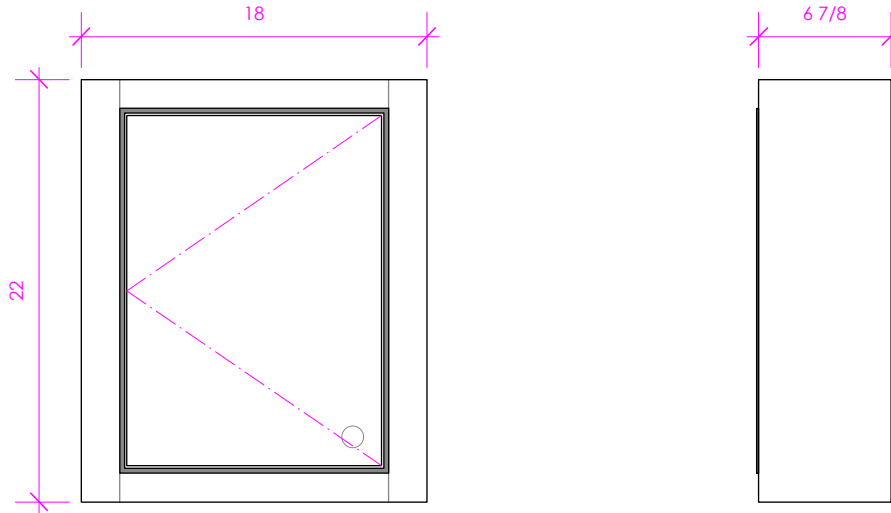

## LIRICO

LIR-ST-18

\* Recommended installation height  
\*\* Recommended plumbing location