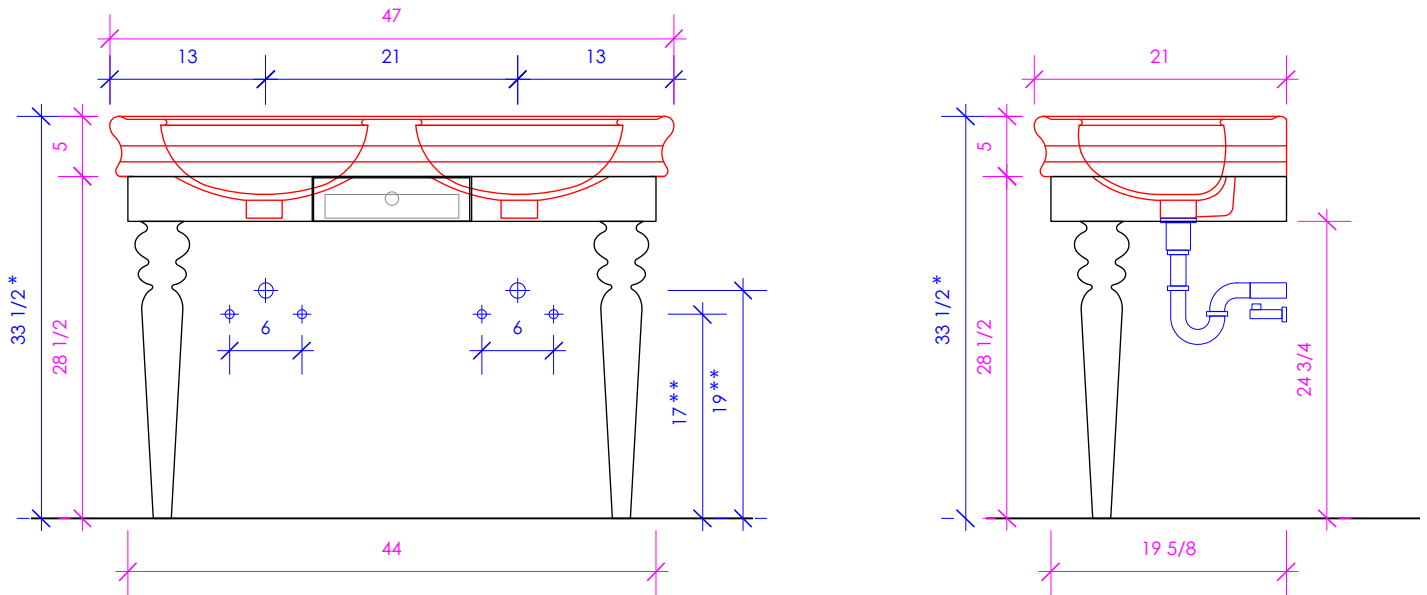

LACAVA

LIRICO

LIR-F-48A

* Recommended installation height
** Recommended plumbing location

FEATURES:

- FLOOR STANDING CONSOLE VANITY
- ORNATE SOLID WOOD LEGS
- ONE DRAWER WITH SELF-CLOSE GLIDES
- DRAWER BOXES STAINED TO REFLECT EXTERIOR FINISH
- DECORATIVE HARDWARE **K350** INCLUDED BUT NOT INSTALLED - CAN BE INSTALLED UPON REQUEST
- USED WITH **H253** SINK (SOLD SEPARATELY)
- MOUNTING: FULL WOOD BACKING
(SEE FURNITURE MANUAL)
- PROUDLY HANDMADE IN THE USA
- MANUFACTURED WITH LOW VOC FINISHES AND WOOD FROM RENEWABLE FORESTS

LACAVA reserves the right to revise any dimension or information on this sheet without notice. Dimensions are nominal and may vary within an industry accepted tolerance of 1/4". Cabinets with 'vanity top' sinks are made to the matching sink and dimensions may vary. LACAVA is not responsible for any cutouts, countertops, or furniture made without the actual product or template. Differences in color, grain, appearance, and texture are inherent in all natural woodwork and should be expected. Variances in these qualities are not deemed manufacturing defects and will not be accepted as valid reasons for return or exchanges. Plumbing specifications are only a guideline and may need alteration based on application.