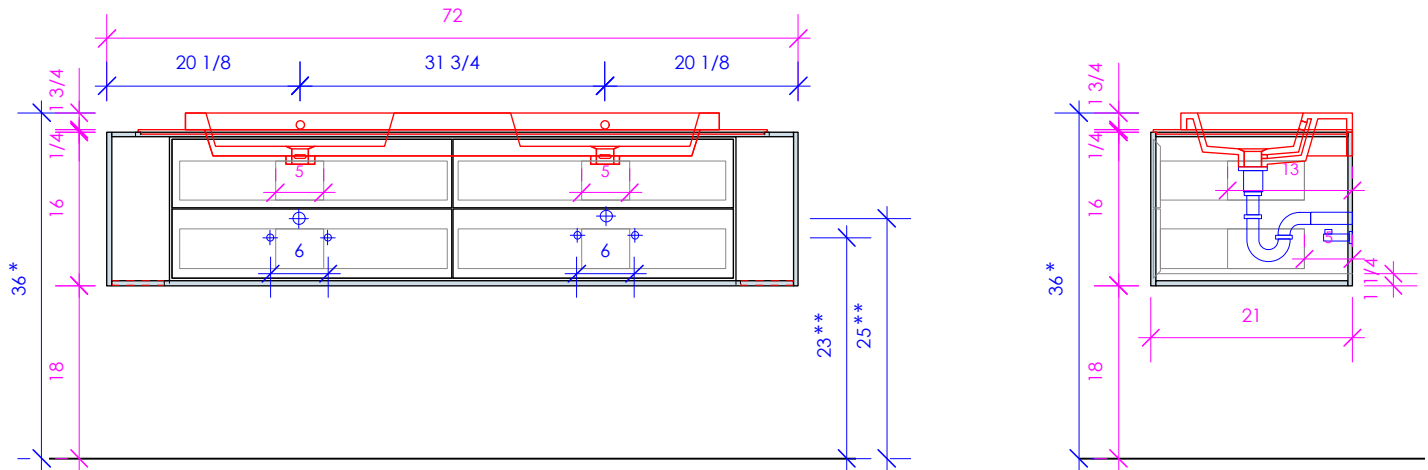

LACAVA

LINEA

LIN-VS-72B

* Recommended installation height
** Recommended plumbing location

FEATURES:

- WALL MOUNT VANITY
- FOUR DRAWERS WITH SELF-CLOSE GLIDES
- DRAWER BOXES STAINED TO REFLECT EXTERIOR FINISH
- MITERED DETAILING ON DRAWERS
- DECORATIVE HARDWARE **K450** INCLUDED BUT NOT INSTALLED - CAN BE INSTALLED UPON REQUEST
- USED WITH **LIN-VS-72BF** FRAME, **LIN-VS-72BT** COUNTERTOP AND **5216** SINK (SOLD SEPARATELY)
- MOUNTING: FULL WOOD BACKING (SEE FURNITURE MANUAL)
- PROUDLY HANDMADE IN THE USA
- MANUFACTURED WITH LOW VOC FINISHES AND WOOD FROM RENEWABLE FORESTS

FINISHES:

WOOD:

STANDARD:

02 - NATURAL CHERRY
07 - NATURAL WALNUT
24 - CLASSIC WALNUT
20 - ASH GRAY
06 - WENGE
33 - AFRICAN MAHOGANY

PREMIUM:

22 - GRAY ZEBRA
31 - WHITE OAK
27 - RUSTIC
47 - SMOKY WALNUT

LUXURY:

37 - WEATHERED OAK
52 - SILVER OAK
50 - HORIZON BLUE

46 - DRIFTWOOD
NEWTERRA ONLY

85 - GLOSS WHITE
88 - GLOSS ARDESIA
84 - GLOSS TAUPE
86 - GLOSS BLACK
42 - GLOSS OLIVE GREEN

08T1 - WHITE W/ TEXTURE
35T1 - ARDESIA W/ TEXTURE
54T1 - TAUPE W/ TEXTURE
16T1 - BLACK W/ TEXTURE
82T1 - OLIVE GREEN W/ TEXTURE

COUNTERTOP: **LIN-VS-72BT**

STONE:
WH - BIANCO
LN - LINAC
SL - ATHENS

QUARTZ:
PR - FURCO
AH - ASH

SOLID SURFACE:
M - SATIN WHITE
G - POLISHED WHITE
R - MARMO
V - LAVA
D - OBSIDIAN

CONCRETE:
SND - SAND
SLT - SLATE
TER - TERRACOTTA
CHL - CHARCOAL

METALS: **LIN-VS-72BF**

METAL: **FRAME**

21 - BRUSHED STAINLESS STEEL
10 - POLISHED STAINLESS STEEL

44 - MATTE BLACK
MW - MATTE WHITE
BPW - BRASS POWDER COAT

LACAVA reserves the right to revise any dimension or information on this sheet without notice. Dimensions are nominal and may vary within an industry accepted tolerance of 1/4". Cabinets with 'vanity top' sinks are made to the matching sink and dimensions may vary. LACAVA is not responsible for any cutouts, countertops, or furniture made without the actual product or template. Differences in color, grain, appearance, and texture are inherent in all natural woodwork and should be expected. Variances in these qualities are not deemed manufacturing defects and will not be accepted as valid reasons for return or exchanges. Plumbing specifications are only a guideline and may need alteration based on application.

6630 WEST WRIGHTWOOD
CHICAGO, IL 60707

PH: 773-637-9600
FAX: 773-637-9601

LACAVA.COM
INFO@LACAVA.COM