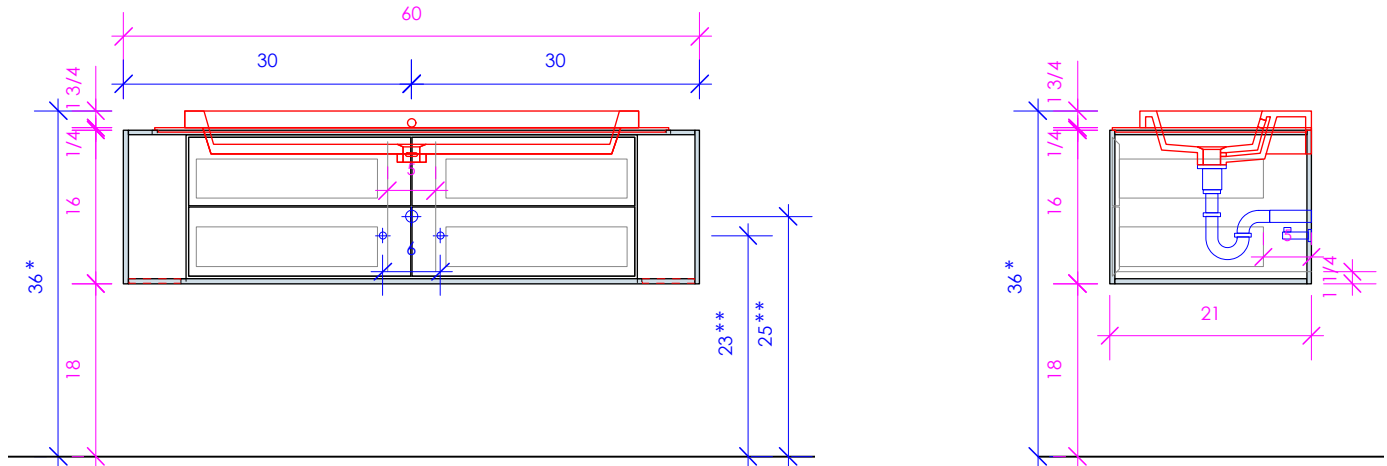

LACAVA

LINEA

LIN-VS-60B

* Recommended installation height
 ** Recommended plumbing location

FEATURES:

- WALL MOUNT VANITY
- FOUR DRAWERS WITH SELF-CLOSE GLIDES
- DRAWER BOXES STAINED TO REFLECT EXTERIOR FINISH
- MITERED DETAILING ON DRAWERS
- DECORATIVE HARDWARE **K450** INCLUDED BUT NOT INSTALLED - CAN BE INSTALLED UPON REQUEST
- USED WITH **LIN-VS-60BF** FRAME, **LIN-VS-60BT** COUNTERTOP AND **5215** SINK (SOLD SEPARATELY)
- MOUNTING: FULL WOOD BACKING (SEE FURNITURE MANUAL)
- PROUDLY HANDMADE IN THE USA
- MANUFACTURED WITH LOW VOC FINISHES AND WOOD FROM RENEWABLE FORESTS